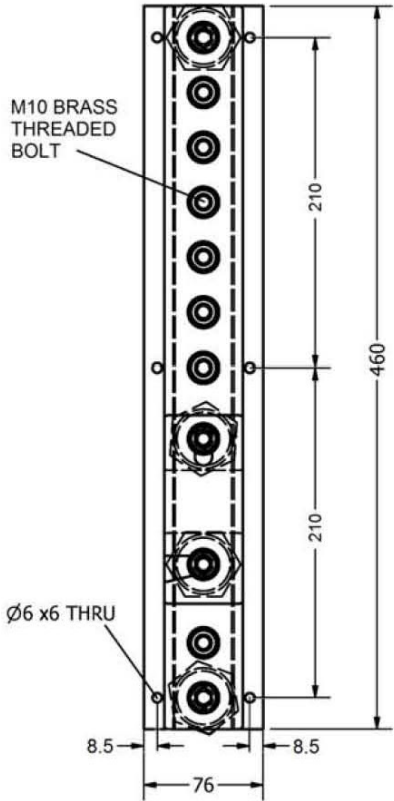

Scale 1:3

3D View

<p>THIS DOCUMENT IS THE PROPERTY OF ILECSYS LTD AND MUST NOT BE COPIED NOR DISCLOSED TO A THIRD PARTY WITHOUT THE CONSENT OF ILECSYS</p>		<p>ILECSYS REF: <b>ILS100127-IEB6DL</b></p>		<p>Scale 1:3</p>			
		<p>© CUSTOMER REF: ILECSYS</p>		<p>DRAWING NUMBER: 02-25-132</p>			
<p>UNIT 4B, TRING INDUSTRIAL ESTATE, UPPER ICKNIELD WAY, TRING, HERTS. HP23 4JX Tel: +44(0)1442 828387 Fax +44 (0)1442 828399</p>		<p>6 way + d link 35mm</p>		<p>Drawn R.MOLIS</p>	<p>Date 25-03-13</p>	<p>Revision</p>	<p>Sheet 1 / 1</p>
				<p>Checked PJD</p>	<p>Date 25-03-13</p>		