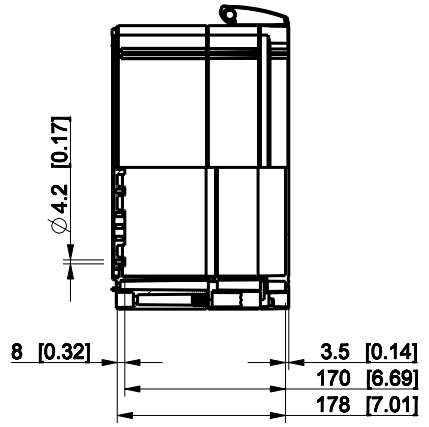

| ID | Description | Date | By | Appr. |
|----|-------------|------|----|-------|
| A | | | | |

Dimensions in mm [inches]

| | |
|--|-----------------|
| Material: Polycarbonate, fiberglass-reinforced | Color: RAL 7035 |
|--|-----------------|

| | | | |
|-----------|----------|-------------------|---------|
| Supplier: | Tool No: | Weight [kg]: 3.88 | Volume: |
|-----------|----------|-------------------|---------|

WPCP306018G

| | | |
|-------|---------|----------|
| Scale | Date | 05.01.09 |
| 1:8 | By | PKos |
| - | Checked | |
| - | Ctrl | |

| | |
|-----------|-------------|
| Replaces: | |
| Replaced: | |
| Drw No: | A |
| Ref: | Cubo W |
| Code: | WPCP306018G |
| Sheet No: | |

model WPCP306018G_PART
 drawing CUBO_W_1.drawing