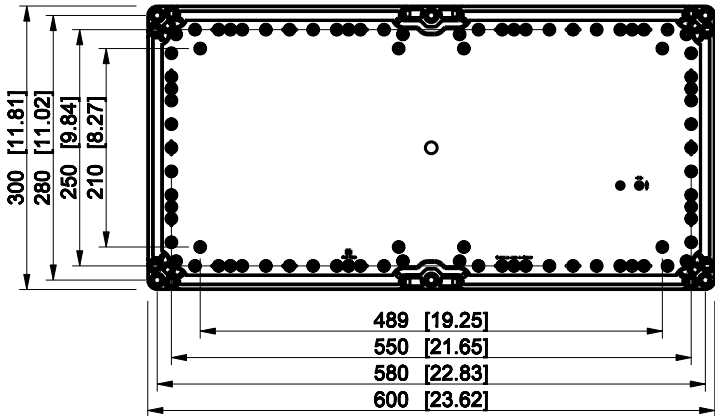

| ID | Description | Date | By | Appr. |
|----|-------------|------|----|-------|
| A | | | | |

Dimensions in mm [inches]

| | |
|--|-----------------|
| Material: Polycarbonate, fiberglass-reinforced | Color: RAL 7035 |
|--|-----------------|

| | | | |
|-----------|----------|-------------------|---------|
| Supplier: | Tool No: | Weight [kg]: 3.88 | Volume: |
|-----------|----------|-------------------|---------|

WPCP306018G

| | | |
|-------|---------|----------|
| Scale | Date | 05.01.09 |
| 1:8 | By | PKos |
| - | Checked | |
| - | Ctrl | |

| | |
|-----------|-------------|
| Replaces: | |
| Replaced: | |
| Drw No: | A |
| Ref: | Cubo W |
| Code: | WPCP306018G |
| Sheet No: | |

model WPCP306018G_PART
 drawing CUBO_W_1.drawing