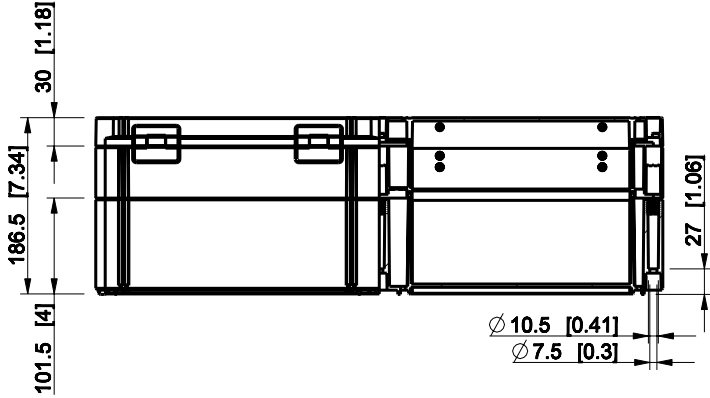

| ID | Description | Date | By | Appr. |
|----|-------------|------|----|-------|
| A | | | | |

Dimensions in mm [inches]

| | |
|--|-----------------|
| Material: Polycarbonate, fiberglass-reinforced | Color: RAL 7035 |
|--|-----------------|

| | | | |
|-----------|----------|-------------------|---------|
| Supplier: | Tool No: | Weight [kg]: 3.88 | Volume: |
|-----------|----------|-------------------|---------|

WPCP306018G

| | | |
|-------|---------|----------|
| Scale | Date | 05.01.09 |
| 1:8 | By | PKos |
| - | Checked | |
| - | Ctrl | |

| | |
|-----------|-------------|
| Replaces: | |
| Replaced: | |
| Drw No: | A |
| Ref: | Cubo W |
| Code: | WPCP306018G |
| Sheet No: | |

model WPCP306018G_PART
 drawing CUBO_W_1.drawing