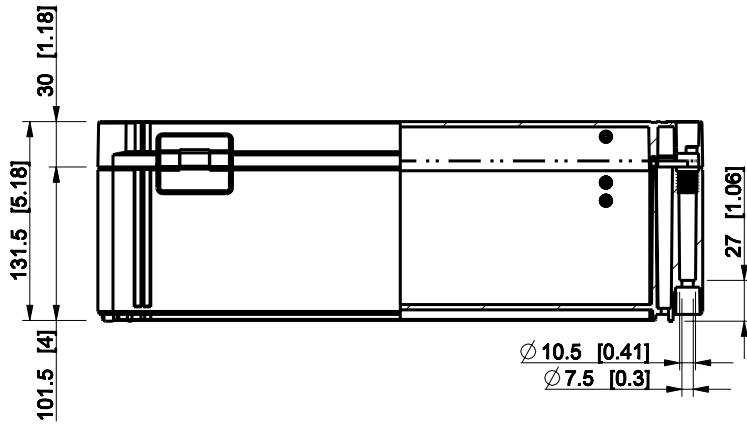

ID	Description	Date	By	Appr.
A				

Dimensions in mm [inches]

Material: Polycarbonate, fiberglass-reinforced	Color: RAL 7035
--	-----------------

Supplier:	Tool No:	Weight [kg]: 1.74	Volume:
-----------	----------	-------------------	---------

WPCP204013T

Scale	Date	02.01.09
1:5	By	PKos
-	Checked	
-	Ctrl	

Replaces:	
Replaced:	
Drw No:	A
Ref:	Cubo W
Code:	WPCP204013T
Sheet No:	

model WPCP204013T PART  
 drawing CUBO\_W DRAWING