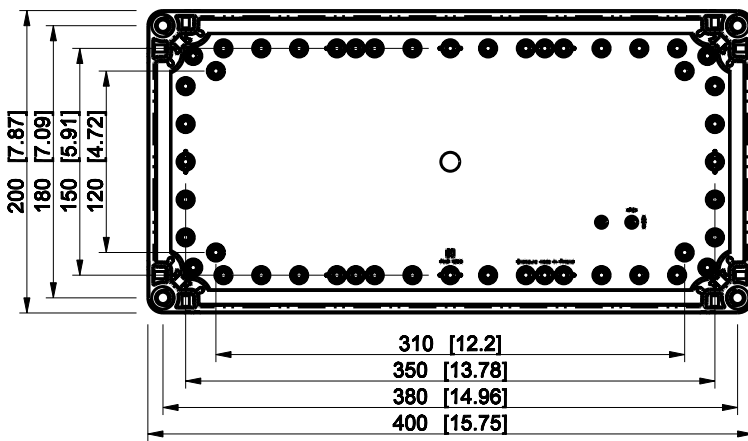

ID	Description	Date	By	Appr.
A				

Dimensions in mm [inches]

Material: Polycarbonate, fiberglass-reinforced	Color: RAL 7035
--	-----------------

Supplier:	Tool No:	Weight [kg]: 1.74	Volume:
-----------	----------	-------------------	---------

WPCP204013T

Scale	Date	02.01.09
1:5	By	PKos
-	Checked	
-	Ctrl	

Replaces:	
Replaced:	
Drw No:	A
Ref:	Cubo W
Code:	WPCP204013T
Sheet No:	

model WPCP204013T PART  
 drawing CUBO\_W DRAWING