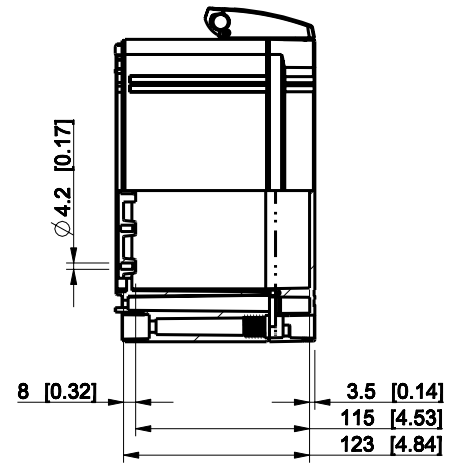

ID	Description	Date	By	Appr.
A				

Dimensions in mm [inches]

Material: Polycarbonate, fiberglass-reinforced	Color: RAL 7035
--	-----------------

Supplier:	Tool No:	Weight [kg]: 1.74	Volume:
-----------	----------	-------------------	---------

WPCP204013T

Scale	Date	02.01.09
1:5	By	PKos
-	Checked	
-	Ctrl	

Replaces:	
Replaced:	
Drw No:	A
Ref:	Cubo W
Code:	WPCP204013T
Sheet No:	

model WPCP204013T PART  
 drawing CUBO\_W DRAWING