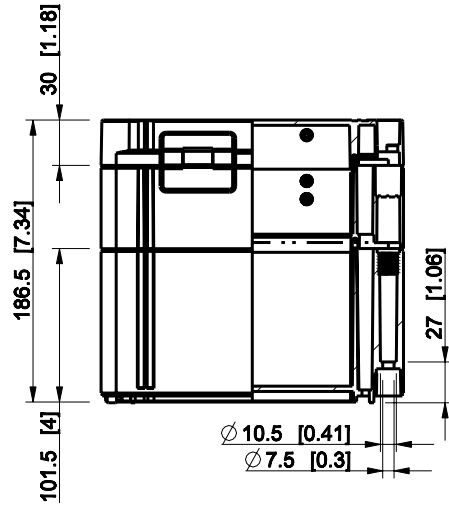

ID	Description	Date	By	Appr.
A				

Dimensions in mm [inches]

Material: Polycarbonate, fiberglass-reinforced	Color: RAL 7035
--	-----------------

Supplier:	Tool No:	Weight [kg]: 1.39	Volume:
-----------	----------	-------------------	---------

WPCP202018G

Scale	Date	02.01.09
1:5	By	PKos
-	Checked	
-	Ctrl	

Replaces:	
Replaced:	
Drw No:	A
Ref:	Cubo W
Code:	WPCP202018G
Sheet No:	

model WPCP202018G PART  
 drawing CUBO\_W DRAWING