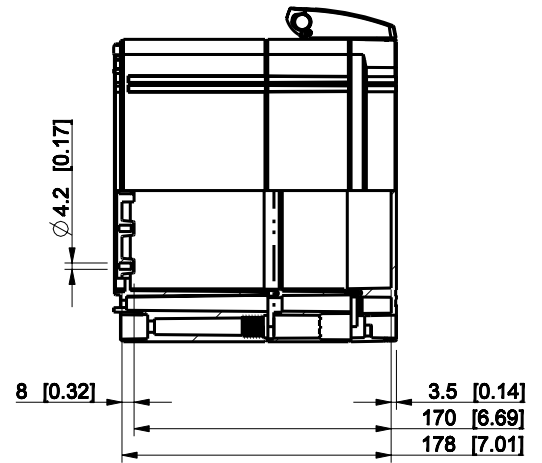

ID	Description	Date	By	Appr.
A				

Dimensions in mm [inches]

Material: Polycarbonate, fiberglass-reinforced	Color: RAL 7035
--	-----------------

Supplier:	Tool No:	Weight [kg]: 1.39	Volume:
-----------	----------	-------------------	---------

WPCP202018G

Scale	Date	02.01.09
1:5	By	PKos
-	Checked	
-	Ctrl	

Replaces:	
Replaced:	
Drw No:	A
Ref:	Cubo W
Code:	WPCP202018G
Sheet No:	

model WPCP202018G PART  
 drawing CUBO\_W DRAWING