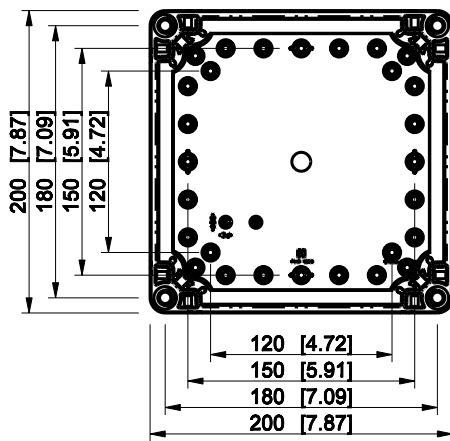

ID	Description	Date	By	Appr.
A				

Dimensions in mm [inches]

Material: Polycarbonate, fiberglass-reinforced	Color: RAL 7035
--	-----------------

Supplier:	Tool No:	Weight [kg]: 1.39	Volume:
-----------	----------	-------------------	---------

WPCP202018G

Scale	Date	02.01.09
1:5	By	PKos
-	Checked	
-	Ctrl	

Replaces:	
Replaced:	
Drw No:	A
Ref:	Cubo W
Code:	WPCP202018G
Sheet No:	

model WPCP202018G PART  
 drawing CUBO\_W DRAWING