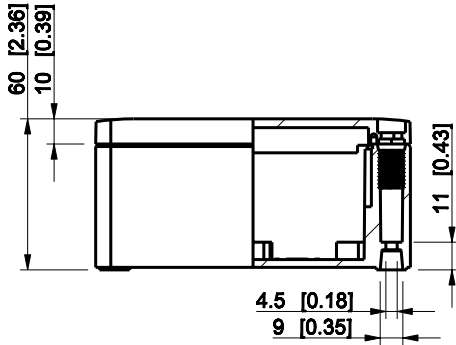

ID	Description	Date	By	Appr.
A				

Dimensions in mm [inches]

Material: Polycarbonate, fiberglass-reinforced	Color: RAL 7035
--	-----------------

Supplier:	Tool No:	Weight [kg]: 0.23	Volume:
-----------	----------	-------------------	---------

ENSTO
ENSTO CONTROL OY

SPCP131306T

Scale	Date	04.12.08
1:3	By	PKos
-	Checked	
-	Ctrl	

Replaces:
Replaced:
Drw No: - A
Ref: Cubo S
Code: SPCP131306T
Sheet No:

model SPCP131306T PART
 drawing CUBOS_2.DRAWING