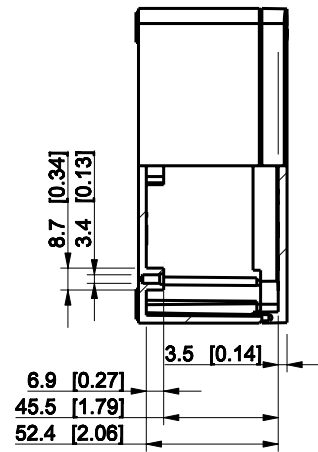

ID	Description	Date	By	Appr.
A				

Dimensions in mm [inches]

Material: Polycarbonate, fiberglass-reinforced	Color: RAL 7035
--	-----------------

Supplier:	Tool No:	Weight [kg]: 0.23	Volume:
-----------	----------	-------------------	---------

ENSTO
ENSTO CONTROL OY

SPCP131306T

Scale	Date	04.12.08
1:3	By	PKos
-	Checked	
-	Ctrl	

Replaces:
Replaced:
Drw No: - A
Ref: Cubo S
Code: SPCP131306T
Sheet No:

model SPCP131306T PART
 drawing CUBOS_2.DRAWING