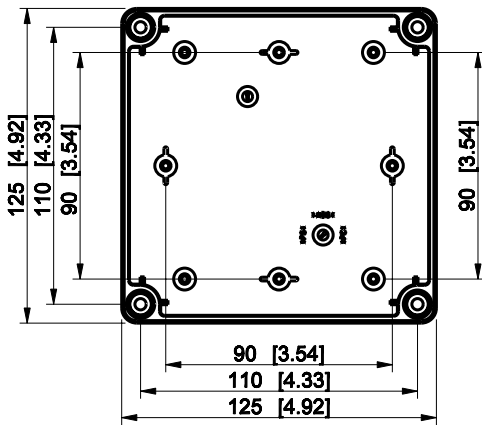

ID	Description	Date	By	Appr.
A				

Dimensions in mm [inches]

Material: Polycarbonate, fiberglass-reinforced	Color: RAL 7035
--	-----------------

Supplier:	Tool No:	Weight [kg]: 0.23	Volume:
-----------	----------	-------------------	---------

ENSTO
ENSTO CONTROL OY

SPCP131306T

Scale	Date	04.12.08
1:3	By	PKos
-	Checked	
-	Ctrl	

Replaces:
Replaced:
Drw No: - A
Ref: Cubo S
Code: SPCP131306T
Sheet No:

model SPCP131306T PART
 drawing CUBOS_2.DRAWING