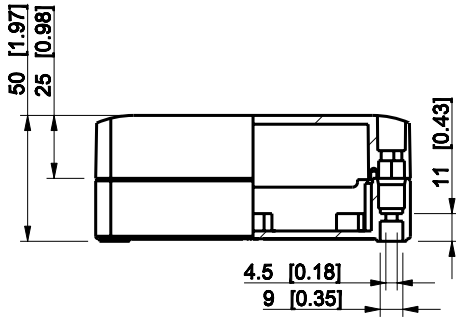

ID	Description	Date	By	Appr.
A				

Dimensions in mm [inches]

Material: Polycarbonate, fiberglass-reinforced	Color: RAL 7035
--	-----------------

Supplier:	Tool No:	Weight [kg]: 0.22	Volume:
-----------	----------	-------------------	---------

SPCP131305LT

Scale	Date	04.12.08
1:3	By	PKos
-	Checked	
-	Ctrl	

Replaces:	
Replaced:	
Drw No:	- A
Ref:	Cubo S
Code:	SPCP131305LT
Sheet No:	

model SPCP131305LT PART
 drawing CUBOS_4.DRAWING