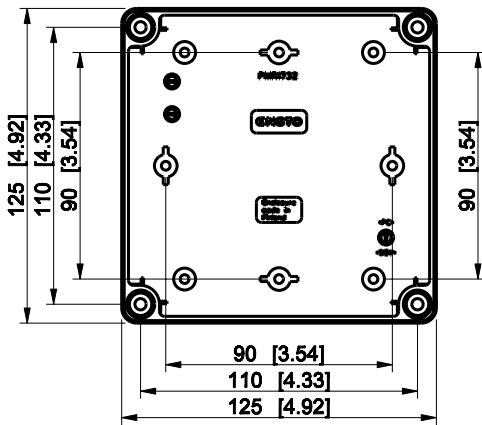

ID	Description	Date	By	Appr.
A				

Dimensions in mm [inches]

Material: Polycarbonate, fiberglass-reinforced	Color: RAL 7035
--	-----------------

Supplier:	Tool No:	Weight [kg]: 0.22	Volume:
-----------	----------	-------------------	---------

SPCP131305LT

Scale	Date	04.12.08
1:3	By	PKos
-	Checked	
-	Ctrl	

Replaces:	
Replaced:	
Drw No:	- A
Ref:	Cubo S
Code:	SPCP131305LT
Sheet No:	

model SPCP131305LT PART
 drawing CUBOS_4.DRAWING