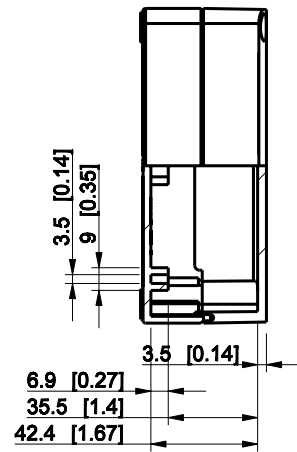

ID	Description	Date	By	Appr.
A				

Dimensions in mm [inches]

Material: Polycarbonate, fiberglass-reinforced	Color: RAL 7035
--	-----------------

Supplier:	Tool No:	Weight [kg]: 0.22	Volume:
-----------	----------	-------------------	---------

SPCP131305LT

Scale	Date	04.12.08
1:3	By	PKos
-	Checked	
-	Ctrl	

Replaces:	
Replaced:	
Drw No:	- A
Ref:	Cubo S
Code:	SPCP131305LT
Sheet No:	

model SPCP131305LT PART
 drawing CUBOS_4.DRAWING