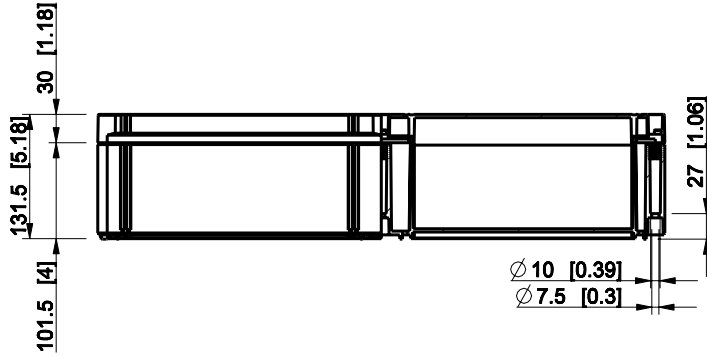

ID	Description	Date	By	Appr.
A				

Dimensions in mm [inches]

Material: Polycarbonate, fiberglass-reinforced	Color: RAL 7035
--	-----------------

Supplier:	Tool No:	Weight [kg]: 3.09	Volume:
-----------	----------	-------------------	---------

ENSTO
ENSTO CONTROL OY

OPCP306013T

Scale	Date	18.12.08
1:8	By	PKos
-	Checked	
-	Ctrl	

Replaces:	
Replaced:	
Drw No:	A
Ref:	Cubo O
Code:	OPCP306013T
Sheet No:	

model OPCP306013T_PART
drawing CUBO_O_1_DRAWING