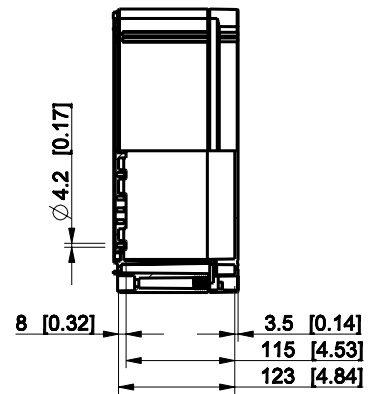

ID	Description	Date	By	Appr.
A				

Dimensions in mm [inches]

Material: Polycarbonate, fiberglass-reinforced	Color: RAL 7035
--	-----------------

Supplier:	Tool No:	Weight [kg]: 3.09	Volume:
-----------	----------	-------------------	---------

ENSTO
ENSTO CONTROL OY

OPCP306013T

Scale	Date	18.12.08
1:8	By	PKos
-	Checked	
-	Ctrl	

Replaces:	
Replaced:	
Drw No:	A
Ref:	Cubo O
Code:	OPCP306013T
Sheet No:	

model OPCP306013T_PART
drawing CUBO_O_1_DRAWING