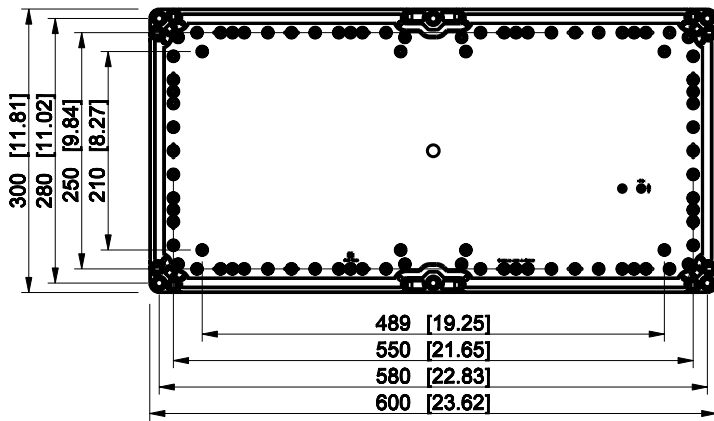

ID	Description	Date	By	Appr.
A				

Dimensions in mm [inches]

Material: Polycarbonate, fiberglass-reinforced	Color: RAL 7035
--	-----------------

Supplier:	Tool No:	Weight [kg]: 3.09	Volume:
-----------	----------	-------------------	---------

ENSTO
ENSTO CONTROL OY

OPCP306013T

Scale	Date	18.12.08
1:8	By	PKos
-	Checked	
-	Ctrl	

Replaces:	
Replaced:	
Drw No:	A
Ref:	Cubo O
Code:	OPCP306013T
Sheet No:	

model OPCP306013T_PART
drawing CUBO_O_1_DRAWING