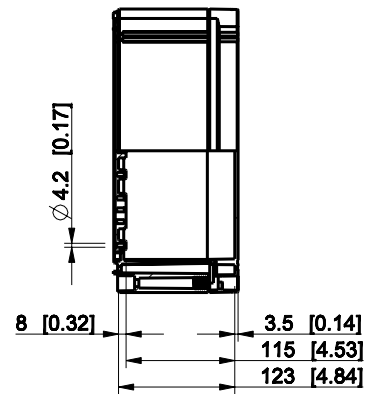

ID	Description	Date	By	Appr.
A				

Dimensions in mm [inches]

Material: Polycarbonate, fiberglass-reinforced	Color: RAL 7035
--	-----------------

Supplier:	Tool No:	Weight [kg]: 3.09	Volume:
-----------	----------	-------------------	---------

**OPCP306013G**

Scale	Date	18.12.08
1:8	By	PKos
-	Checked	
-	Ctrl	

Replaces:	
Replaced:	
Drw No:	A
Ref:	Cubo O
Code:	OPCP306013G
Sheet No:	

model OPCP306013G PART  
 drawing CUBO\_O\_1\_DRAWING