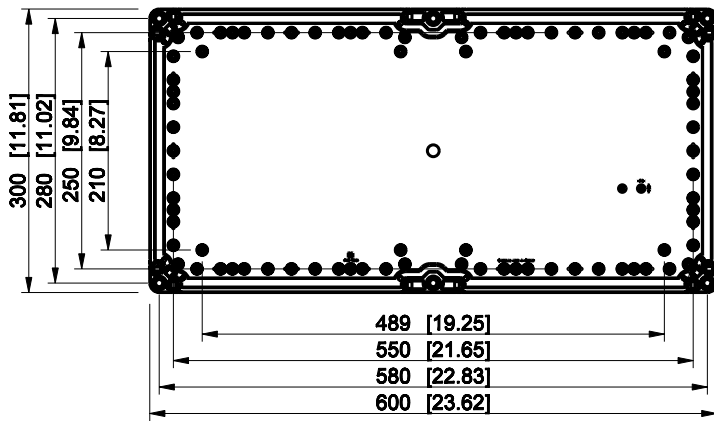

ID	Description	Date	By	Appr.
A				

Dimensions in mm [inches]

Material: Polycarbonate, fiberglass-reinforced	Color: RAL 7035
--	-----------------

Supplier:	Tool No:	Weight [kg]: 3.09	Volume:
-----------	----------	-------------------	---------

**OPCP306013G**

Scale	Date	18.12.08
1:8	By	PKos
-	Checked	
-	Ctrl	

Replaces:	
Replaced:	
Drw No:	A
Ref:	Cubo O
Code:	OPCP306013G
Sheet No:	

model OPCP306013G PART  
 drawing CUBO\_O\_1\_DRAWING