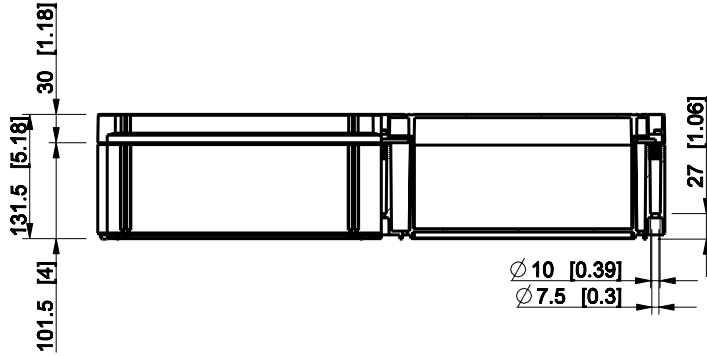

ID	Description	Date	By	Appr.
A				

Dimensions in mm [inches]

Material: Polycarbonate, fiberglass-reinforced	Color: RAL 7035
--	-----------------

Supplier:	Tool No:	Weight [kg]: 3.09	Volume:
-----------	----------	-------------------	---------

**OPCP306013G**

Scale	Date	18.12.08
1:8	By	PKos
-	Checked	
-	Ctrl	

Replaces:	
Replaced:	
Drw No:	A
Ref:	Cubo O
Code:	OPCP306013G
Sheet No:	

model OPCP306013G PART  
 drawing CUBO\_O\_1\_DRAWING