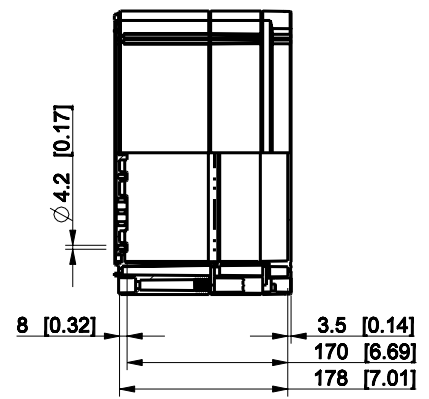

ID	Description	Date	By	Appr.
A				

Dimensions in mm [inches]

Material: ABS	Color: RAL 7035
---------------	-----------------

Supplier:	Tool No:	Weight [kg]: 2.22	Volume:
-----------	----------	-------------------	---------

OABP303018G

Scale	Date	18.12.08
1:8	By	PKos
-	Checked	
-	Ctrl	

Replaces:	
Replaced:	
Drw No:	A
Ref:	Cubo O
Code:	OABP303018G
Sheet No:	

model OABP303018G PART
drawing CUBO_O.drawing