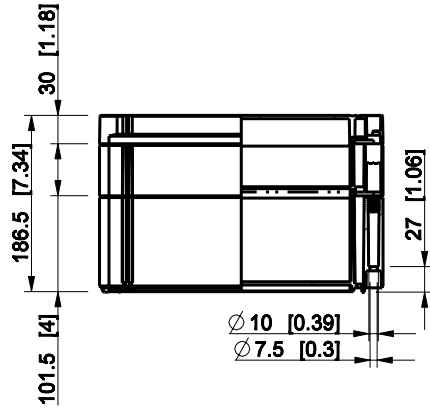

ID	Description	Date	By	Appr.
A				

Dimensions in mm [inches]

Material: ABS	Color: RAL 7035
---------------	-----------------

Supplier:	Tool No:	Weight [kg]: 2.22	Volume:
-----------	----------	-------------------	---------

OABP303018G

Scale	Date	18.12.08
1:8	By	PKos
-	Checked	
-	Ctrl	

Replaces:	
Replaced:	
Drw No:	A
Ref:	Cubo O
Code:	OABP303018G
Sheet No:	

model OABP303018G PART
drawing CUBO_O.drawing