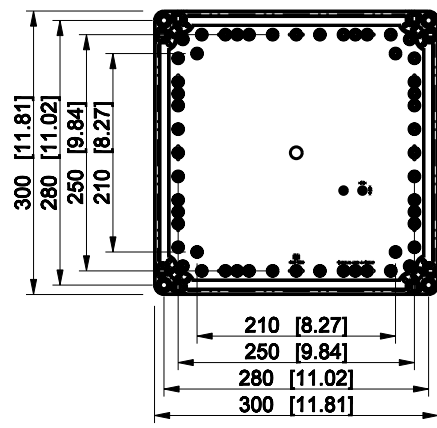

ID	Description	Date	By	Appr.
A				

Dimensions in mm [inches]

Material: ABS	Color: RAL 7035
---------------	-----------------

Supplier:	Tool No:	Weight [kg]: 2.22	Volume:
-----------	----------	-------------------	---------

OABP303018G

Scale	Date	18.12.08
1:8	By	PKos
-	Checked	
-	Ctrl	

Replaces:	
Replaced:	
Drw No:	A
Ref:	Cubo O
Code:	OABP303018G
Sheet No:	

model OABP303018G PART
drawing CUBO_O.drawing