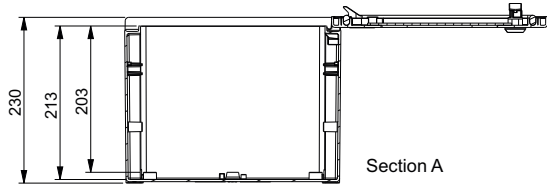

Code	Description	Height x Width x Depth	Weight
BRES-83-P	Empty standard enclosure light grey with transparent window	800 x 300 x 230 mm	6,40 kg

MONOBLOCK INDUSTRIAL ENCLOSURE IP66

BRES-83-P

Polyester enclosure 800 x 300 x 230 mm

Standard
IEC
IEC-62208

Packaging

packaging unit	1	packaging height	801,0 mm	Units per pallet 120 x 80 cm (Height 220 cm)	24
number of doors	1	packaging width	301,0 mm	Units per pallet 110 x 110 cm (Height 220 cm)	24
weight	6,40 kg	packaging depth	231,5 mm	Units per pallet 155 x 110 cm (Height 220 cm)	36