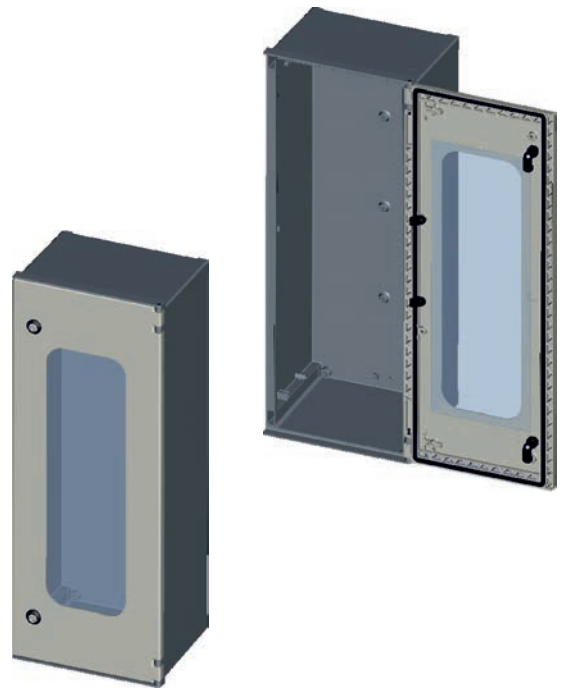

BRES-83-P

Polyester enclosure 800 x 300 x 230 mm

FEATURES

SafyBox BRES

- Boxes & Cabinets made from fiber glass reinforced polyester, moulded by hot compression.
- Colour Light Grey RAL 7035
- Self-extinguishability: 960° test withstanding. Halogen free. Double insulation. No electrical contact risks.
- Degree of protection Ip66 UNE 20324 (EN 60529).
- Certification of compliance with IEC62208 enclosure standard. Suitable for indoor or outdoor use.
- Large door opening (180°). Version with plain or glazed door. Reversibility for installation right or left door opening.
- Anti-intruder hinges system.
- Customise service: colour, machining, mounting accessories, locks, company logo.
- 2 lock with double-bar insert or 1 lock with 3 action points and vandalism-proof.
- Version with metallic or polyester mounting plate.
- Resistant to harsh atmospheres.
- Light weight gives an easy installation.
- +10 years. Long life lasting without maintenance under standard environmental conditions.

Code	Description	Height x Width x Depth	Weight
BRES-83-P	Empty standard enclosure light grey with transparent window	800 x 300 x 230 mm	6,40 kg

MONOBLOCK INDUSTRIAL ENCLOSURE IP66

BRES-83-P

Polyester enclosure 800 x 300 x 230 mm

Standard
IEC
IEC-62208

Packaging

packaging unit	1	packaging height	801,0 mm	Units per pallet 120 x 80 cm (Height 220 cm)	24
number of doors	1	packaging width	301,0 mm	Units per pallet 110 x 110 cm (Height 220 cm)	24
weight	6,40 kg	packaging depth	231,5 mm	Units per pallet 155 x 110 cm (Height 220 cm)	36

Nominal tension direct current up to:	1500 VdC
Nominal tension alternative current up to:	1000 VaC
Maximum power dissipation $\Delta T=104^{\circ}F$ (wall surface)	103,0 W

Installation and assembly system