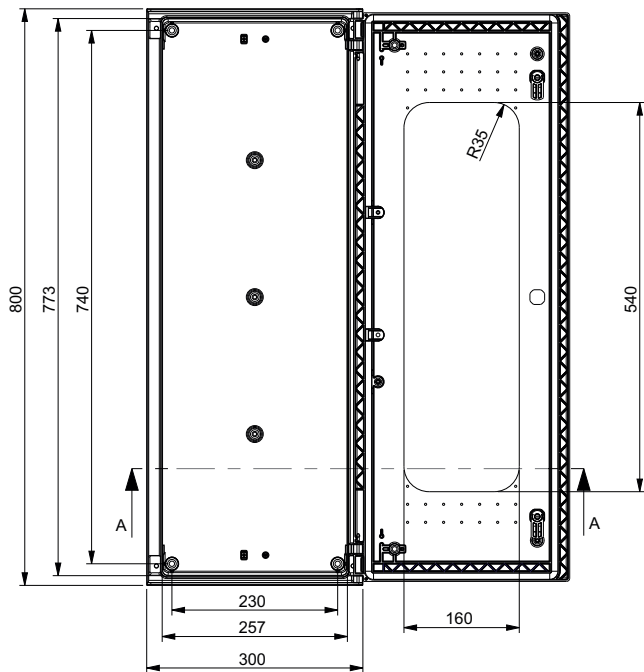

BRES-83-P

Polyester enclosure 800 x 300 x 230 mm

FEATURES

SafyBox BRES

- Boxes & Cabinets made from fiber glass reinforced polyester, moulded by hot compression.
- Colour Light Grey RAL 7035
- Self-extinguishability: 960° test withstanding. Halogen free. Double insulation. No electrical contact risks.
- Degree of protection Ip66 UNE 20324 (EN 60529).
- Certification of compliance with IEC62208 enclosure standard. Suitable for indoor or outdoor use.
- Large door opening (180°). Version with plain or glazed door. Reversibility for installation right or left door opening.
- Anti-intruder hinges system.
- Customise service: colour, machining, mounting accessories, locks, company logo.
- 2 lock with double-bar insert or 1 lock with 3 action points and vandalism-proof.
- Version with metallic or polyester mounting plate.
- Resistant to harsh atmospheres.
- Light weight gives an easy installation.
- +10 years. Long life lasting without maintenance under standard environmental conditions.

Code	Description	Height x Width x Depth	Weight
BRES-83-P	Empty standard enclosure light grey with transparent window	800 x 300 x 230 mm	6,40 kg

MONOBLOCK INDUSTRIAL ENCLOSURE IP66

BRES-83-P

Polyester enclosure 800 x 300 x 230 mm

Standard
IEC
IEC-62208

Packaging

packaging unit	1	packaging height	801,0 mm	Units per pallet 120 x 80 cm (Height 220 cm)	24
number of doors	1	packaging width	301,0 mm	Units per pallet 110 x 110 cm (Height 220 cm)	24
weight	6,40 kg	packaging depth	231,5 mm	Units per pallet 155 x 110 cm (Height 220 cm)	36