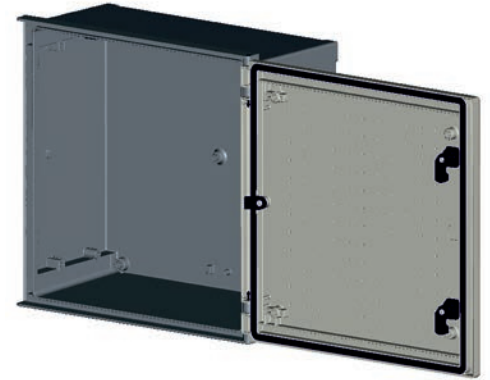

MONOBLOCK INDUSTRIAL ENCLOSURE IP66

BRES-44

Polyester enclosure 400 x 400 x 200 mm

FEATURES

SafyBox BRES

- Boxes & Cabinets made from fiber glass reinforced polyester, moulded by hot compression.
- Colour Light Grey RAL 7035
- Self-extinguishability: 960° test withstanding. Halogen free. Double insulation. No electrical contact risks.
- Degree of protection Ip66 UNE 20324 (EN 60529).
- Certification of compliance with IEC62208 enclosure standard. Suitable for indoor or outdoor use.
- Large door opening (180°). Version with plain or glazed door. Reversibility for installation right or left door opening.
- Anti-intruder hinges system.
- Customise service: colour, machining, mounting accessories, locks, company logo.
- 2 lock with double-bar insert or 1 lock with 3 action points and vandalism-proof.
- Version with metallic or polyester mounting plate.
- Resistant to harsh atmospheres.
- Light weight gives an easy installation.
- +10 years. Long life lasting without maintenance under standard environmental conditions.

Code	Description	Height x Width x Depth	Weight
BRES-44	Empty standard enclosure colour light greyo RAL 7035	400 x 400 x 200 mm	4,35 kg

MONOBLOCK INDUSTRIAL ENCLOSURE IP66

BRES-44

Polyester enclosure 400 x 400 x 200 mm

Standard
IEC
IEC-62208

Packaging

packaging unit	1	packaging height	401,0 mm	Units per pallet 120 x 80 cm (Height 220 cm)	54
number of doors	1	packaging width	401,0 mm	Units per pallet 110 x 110 cm (Height 220 cm)	60
weight	4,35 kg	packaging depth	201,5 mm	Units per pallet 155 x 110 cm (Height 220 cm)	85