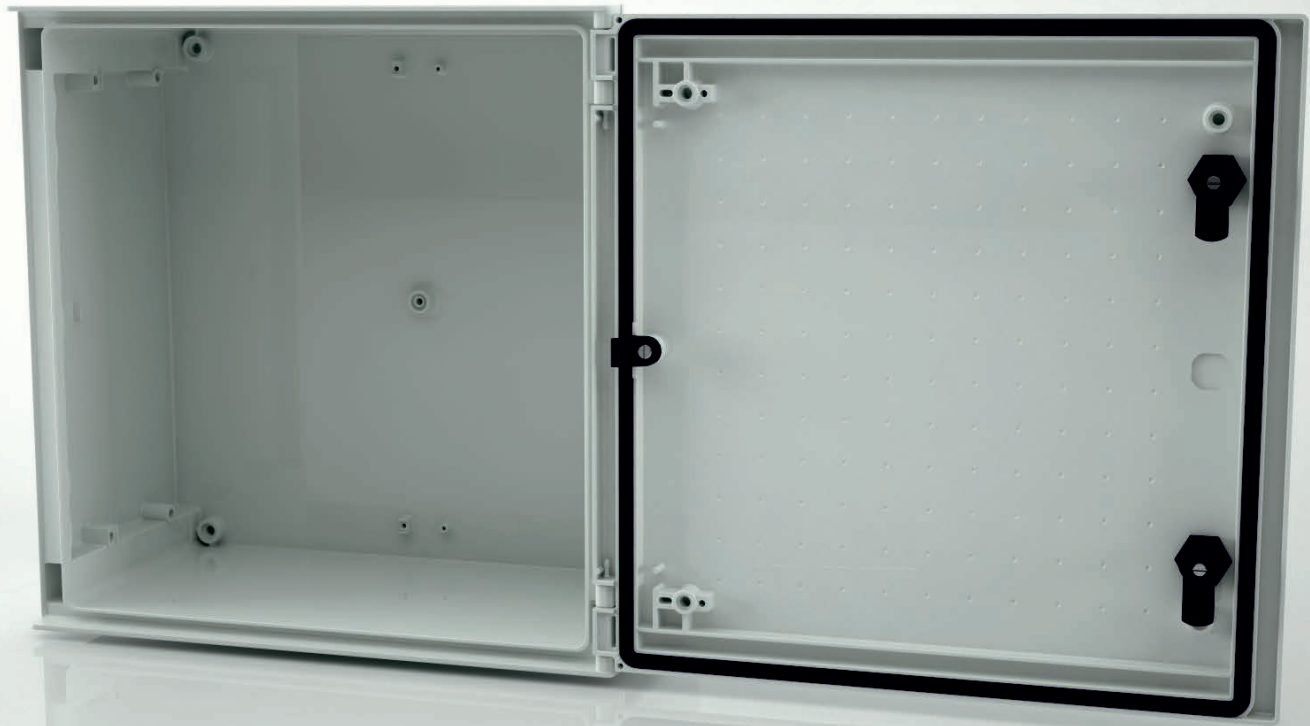

MONOBLOCK INDUSTRIAL ENCLOSURE IP66

BRES-44

Polyester enclosure 400 x 400 x 200 mm

FEATURES

SafyBox BRES

- Boxes & Cabinets made from fiber glass reinforced polyester, moulded by hot compression.
- Colour Light Grey RAL 7035
- Self-extinguishability: 960° test withstanding. Halogen free. Double insulation. No electrical contact risks.
- Degree of protection Ip66 UNE 20324 (EN 60529).
- Certification of compliance with IEC62208 enclosure standard. Suitable for indoor or outdoor use.
- Large door opening (180°). Version with plain or glazed door. Reversibility for installation right or left door opening.
- Anti-intruder hinges system.
- Customise service: colour, machining, mounting accessories, locks, company logo.
- 2 lock with double-bar insert or 1 lock with 3 action points and vandalism-proof.
- Version with metallic or polyester mounting plate.
- Resistant to harsh atmospheres.
- Light weight gives an easy installation.
- +10 years. Long life lasting without maintenance under standard environmental conditions.

Code	Description	Height x Width x Depth	Weight
BRES-44	Empty standard enclosure colour light greyo RAL 7035	400 x 400 x 200 mm	4,35 kg

MONOBLOCK INDUSTRIAL ENCLOSURE IP66

BRES-44

Polyester enclosure 400 x 400 x 200 mm

Standard
IEC
IEC-62208

Packaging

packaging unit	1	packaging height	401,0 mm	Units per pallet 120 x 80 cm (Height 220 cm)	54
number of doors	1	packaging width	401,0 mm	Units per pallet 110 x 110 cm (Height 220 cm)	60
weight	4,35 kg	packaging depth	201,5 mm	Units per pallet 155 x 110 cm (Height 220 cm)	85