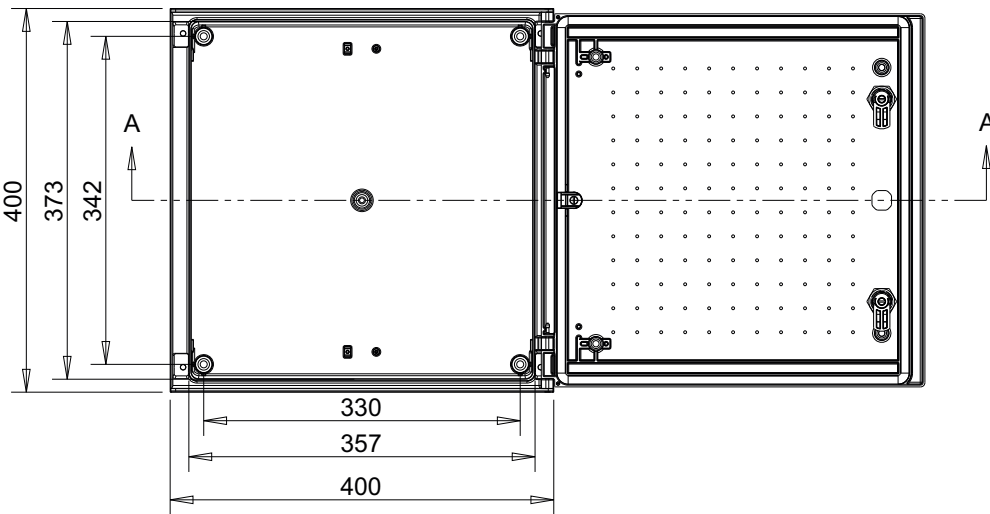

MONOBLOCK INDUSTRIAL ENCLOSURE IP66

BRES-44

Polyester enclosure 400 x 400 x 200 mm

FEATURES

SafyBox BRES

- Boxes & Cabinets made from fiber glass reinforced polyester, moulded by hot compression.
- Colour Light Grey RAL 7035
- Self-extinguishability: 960° test withstanding. Halogen free. Double insulation. No electrical contact risks.
- Degree of protection Ip66 UNE 20324 (EN 60529).
- Certification of compliance with IEC62208 enclosure standard. Suitable for indoor or outdoor use.
- Large door opening (180°). Version with plain or glazed door. Reversibility for installation right or left door opening.
- Anti-intruder hinges system.
- Customise service: colour, machining, mounting accessories, locks, company logo.
- 2 lock with double-bar insert or 1 lock with 3 action points and vandalism-proof.
- Version with metallic or polyester mounting plate.
- Resistant to harsh atmospheres.
- Light weight gives an easy installation.
- +10 years. Long life lasting without maintenance under standard environmental conditions.

Code	Description	Height x Width x Depth	Weight
BRES-44	Empty standard enclosure colour light greyo RAL 7035	400 x 400 x 200 mm	4,35 kg

MONOBLOCK INDUSTRIAL ENCLOSURE IP66

BRES-44

Polyester enclosure 400 x 400 x 200 mm

Standard
IEC
IEC-62208

Packaging

packaging unit	1	packaging height	401,0 mm	Units per pallet 120 x 80 cm (Height 220 cm)	54
number of doors	1	packaging width	401,0 mm	Units per pallet 110 x 110 cm (Height 220 cm)	60
weight	4,35 kg	packaging depth	201,5 mm	Units per pallet 155 x 110 cm (Height 220 cm)	85