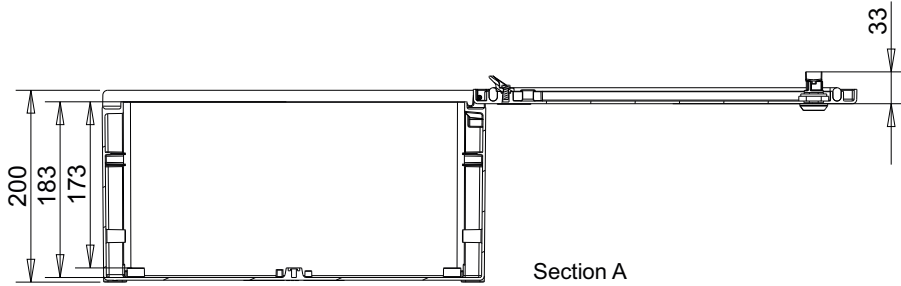

MONOBLOCK INDUSTRIAL ENCLOSURE IP66

BRES-44

Polyester enclosure 400 x 400 x 200 mm

FEATURES

SafyBox BRES

- Boxes & Cabinets made from fiber glass reinforced polyester, moulded by hot compression.
- Colour Light Grey RAL 7035
- Self-extinguishability: 960° test withstanding. Halogen free. Double insulation. No electrical contact risks.
- Degree of protection Ip66 UNE 20324 (EN 60529).
- Certification of compliance with IEC62208 enclosure standard. Suitable for indoor or outdoor use.
- Large door opening (180°). Version with plain or glazed door. Reversibility for installation right or left door opening.
- Anti-intruder hinges system.
- Customise service: colour, machining, mounting accessories, locks, company logo.
- 2 lock with double-bar insert or 1 lock with 3 action points and vandalism-proof.
- Version with metallic or polyester mounting plate.
- Resistant to harsh atmospheres.
- Light weight gives an easy installation.
- +10 years. Long life lasting without maintenance under standard environmental conditions.

Code	Description	Height x Width x Depth	Weight
BRES-44	Empty standard enclosure colour light greyo RAL 7035	400 x 400 x 200 mm	4,35 kg

MONOBLOCK INDUSTRIAL ENCLOSURE IP66

BRES-44

Polyester enclosure 400 x 400 x 200 mm

Standard
IEC
IEC-62208

Packaging

packaging unit	1	packaging height	401,0 mm	Units per pallet 120 x 80 cm (Height 220 cm)	54
number of doors	1	packaging width	401,0 mm	Units per pallet 110 x 110 cm (Height 220 cm)	60
weight	4,35 kg	packaging depth	201,5 mm	Units per pallet 155 x 110 cm (Height 220 cm)	85