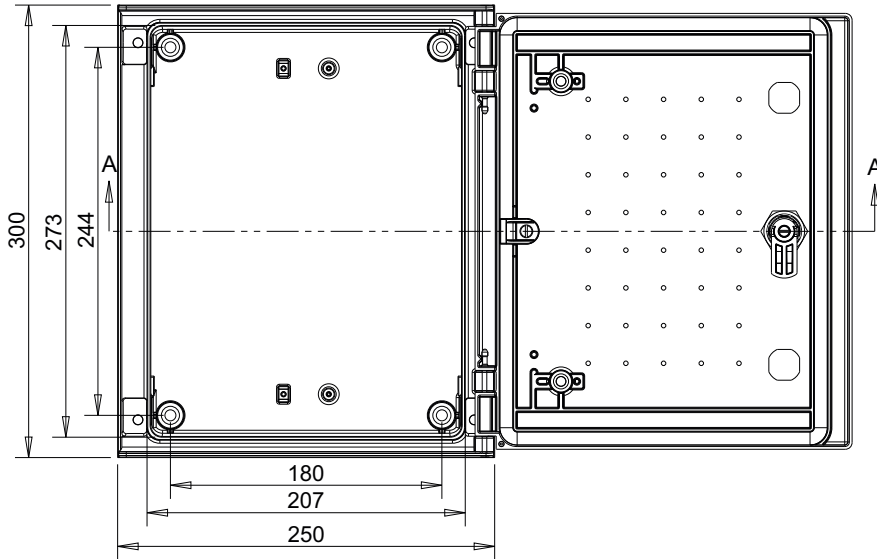

MONOBLOCK INDUSTRIAL ENCLOSURE IP66

BRES-325

Polyester enclosure 300 x 250 x 140 mm

FEATURES

SafyBox BRES

- Boxes & Cabinets made from fiber glass reinforced polyester, moulded by hot compression.
- Colour Light Grey RAL 7035
- Self-extinguishability: 960° test withstanding. Halogen free. Double insulation. No electrical contact risks.
- Degree of protection Ip66 UNE 20324 (EN 60529).
- Certification of compliance with IEC62208 enclosure standard. Suitable for indoor or outdoor use.
- Large door opening (180°). Version with plain or glazed door. Reversibility for installation right or left door opening.
- Anti-intruder hinges system.
- Customise service: colour, machining, mounting accessories, locks, company logo.
- 1 lock with double-bar insert or 1 lock with 3 action points and vandalism-proof.
- Version with metallic or polyester mounting plate.
- Resistant to harsh atmospheres.
- Light weight gives an easy installation.
- +10 years. Long life lasting without maintenance under standard environmental conditions.

Code	Description	Height x Width x Depth	Weight
BRES-325	Empty standard enclosure colour light grey RAL 7035	300 x 250 x 140 mm	1,93 kg

MONOBLOCK INDUSTRIAL ENCLOSURE IP66

BRES-325

Polyester enclosure 300 x 250 x 140 mm

Standard IEC IEC-62208

Packaging

packaging unit	1	packaging height	301,0 mm	Units per pallet 120 x 80 cm (Height 220 cm)	130
number of doors	1	packaging width	251,0 mm	Units per pallet 110 x 110 cm (Height 220 cm)	208
weight	1,93 kg	packaging depth	141,5 mm	Units per pallet 155 x 110 cm (Height 220 cm)	270