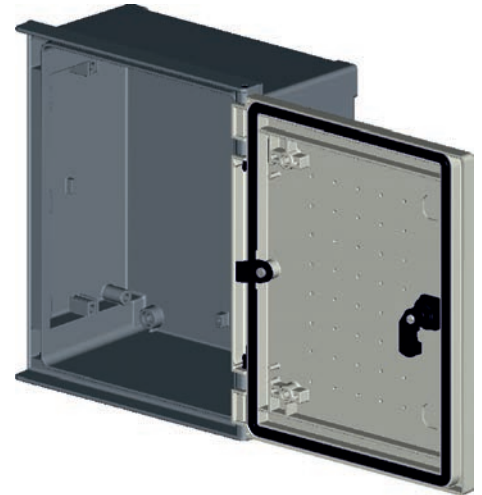

MONOBLOCK INDUSTRIAL ENCLOSURE IP66

BRES-325

Polyester enclosure 300 x 250 x 140 mm

FEATURES

SafyBox BRES

- Boxes & Cabinets made from fiber glass reinforced polyester, moulded by hot compression.
- Colour Light Grey RAL 7035
- Self-extinguishability: 960° test withstanding. Halogen free. Double insulation. No electrical contact risks.
- Degree of protection Ip66 UNE 20324 (EN 60529).
- Certification of compliance with IEC62208 enclosure standard. Suitable for indoor or outdoor use.
- Large door opening (180°). Version with plain or glazed door. Reversibility for installation right or left door opening.
- Anti-intruder hinges system.
- Customise service: colour, machining, mounting accessories, locks, company logo.
- 1 lock with double-bar insert or 1 lock with 3 action points and vandalism-proof.
- Version with metallic or polyester mounting plate.
- Resistant to harsh atmospheres.
- Light weight gives an easy installation.
- +10 years. Long life lasting without maintenance under standard environmental conditions.

Code	Description	Height x Width x Depth	Weight
BRES-325	Empty standard enclosure colour light grey RAL 7035	300 x 250 x 140 mm	1,93 kg

MONOBLOCK INDUSTRIAL ENCLOSURE IP66

BRES-325

Polyester enclosure 300 x 250 x 140 mm

Standard IEC IEC-62208

Packaging

packaging unit	1	packaging height	301,0 mm	Units per pallet 120 x 80 cm (Height 220 cm)	130
number of doors	1	packaging width	251,0 mm	Units per pallet 110 x 110 cm (Height 220 cm)	208
weight	1,93 kg	packaging depth	141,5 mm	Units per pallet 155 x 110 cm (Height 220 cm)	270