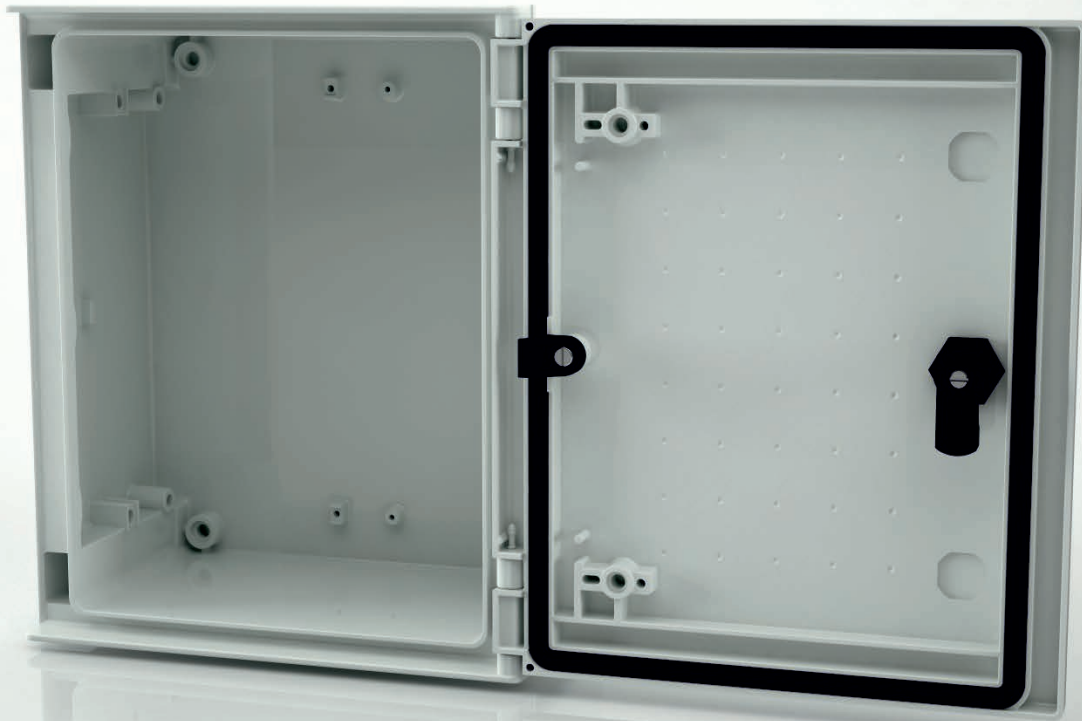

MONOBLOCK INDUSTRIAL ENCLOSURE IP66

BRES-325

Polyester enclosure 300 x 250 x 140 mm

FEATURES

SafyBox BRES

- Boxes & Cabinets made from fiber glass reinforced polyester, moulded by hot compression.
- Colour Light Grey RAL 7035
- Self-extinguishability: 960° test withstanding. Halogen free. Double insulation. No electrical contact risks.
- Degree of protection Ip66 UNE 20324 (EN 60529).
- Certification of compliance with IEC62208 enclosure standard. Suitable for indoor or outdoor use.
- Large door opening (180°). Version with plain or glazed door. Reversibility for installation right or left door opening.
- Anti-intruder hinges system.
- Customise service: colour, machining, mounting accessories, locks, company logo.
- 1 lock with double-bar insert or 1 lock with 3 action points and vandalism-proof.
- Version with metallic or polyester mounting plate.
- Resistant to harsh atmospheres.
- Light weight gives an easy installation.
- +10 years. Long life lasting without maintenance under standard environmental conditions.

Code	Description	Height x Width x Depth	Weight
BRES-325	Empty standard enclosure colour light grey RAL 7035	300 x 250 x 140 mm	1,93 kg

MONOBLOCK INDUSTRIAL ENCLOSURE IP66

BRES-325

Polyester enclosure 300 x 250 x 140 mm

Standard IEC IEC-62208

Packaging

packaging unit	1	packaging height	301,0 mm	Units per pallet 120 x 80 cm (Height 220 cm)	130
number of doors	1	packaging width	251,0 mm	Units per pallet 110 x 110 cm (Height 220 cm)	208
weight	1,93 kg	packaging depth	141,5 mm	Units per pallet 155 x 110 cm (Height 220 cm)	270