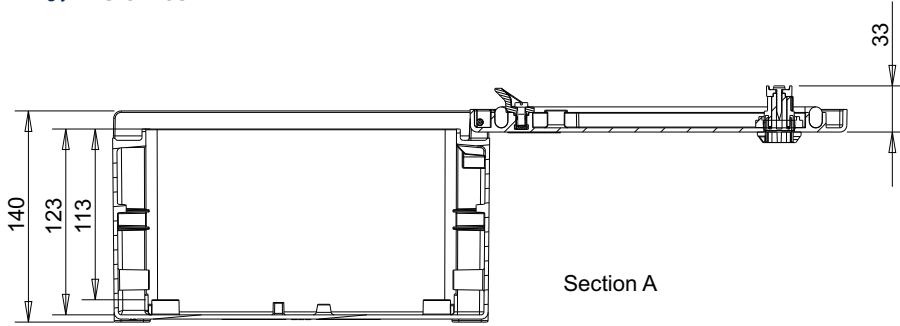

MONOBLOCK INDUSTRIAL ENCLOSURE IP66

BRES-325

Polyester enclosure 300 x 250 x 140 mm

FEATURES

SafyBox BRES

- Boxes & Cabinets made from fiber glass reinforced polyester, moulded by hot compression.
- Colour Light Grey RAL 7035
- Self-extinguishability: 960° test withstanding. Halogen free. Double insulation. No electrical contact risks.
- Degree of protection Ip66 UNE 20324 (EN 60529).
- Certification of compliance with IEC62208 enclosure standard. Suitable for indoor or outdoor use.
- Large door opening (180°). Version with plain or glazed door. Reversibility for installation right or left door opening.
- Anti-intruder hinges system.
- Customise service: colour, machining, mounting accessories, locks, company logo.
- 1 lock with double-bar insert or 1 lock with 3 action points and vandalism-proof.
- Version with metallic or polyester mounting plate.
- Resistant to harsh atmospheres.
- Light weight gives an easy installation.
- +10 years. Long life lasting without maintenance under standard environmental conditions.

Code	Description	Height x Width x Depth	Weight
BRES-325	Empty standard enclosure colour light grey RAL 7035	300 x 250 x 140 mm	1,93 kg

MONOBLOCK INDUSTRIAL ENCLOSURE IP66

BRES-325

Polyester enclosure 300 x 250 x 140 mm

Standard IEC IEC-62208

Packaging

packaging unit	1	packaging height	301,0 mm	Units per pallet 120 x 80 cm (Height 220 cm)	130
number of doors	1	packaging width	251,0 mm	Units per pallet 110 x 110 cm (Height 220 cm)	208
weight	1,93 kg	packaging depth	141,5 mm	Units per pallet 155 x 110 cm (Height 220 cm)	270