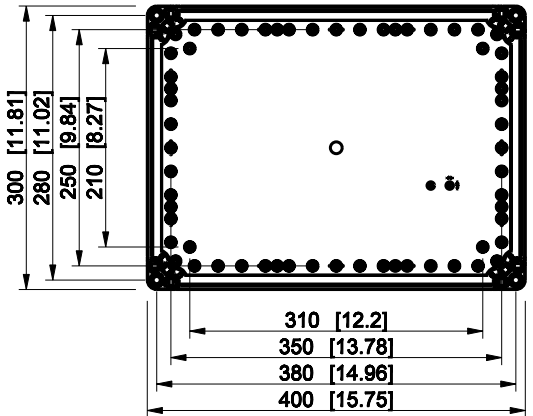

ID	Description	Date	By	Appr.
A				

Dimensions in mm [inches]

Material: Polycarbonate, fiberglass-reinforced Color: RAL 7035

Supplier: Tool No: Weight [kg]: 2.02 Volume:

CPCF304013T

Scale	Date	29.12.08
1:8	By	PKos
-	Checked	
-	Ctrl	

Replaces:	
Replaced:	
Drw No:	- A
Ref:	Cubo C
Code:	CPCF304013T
Sheet No:	

model CPCF304013T PART
 drawing CUBO_C DRAWING