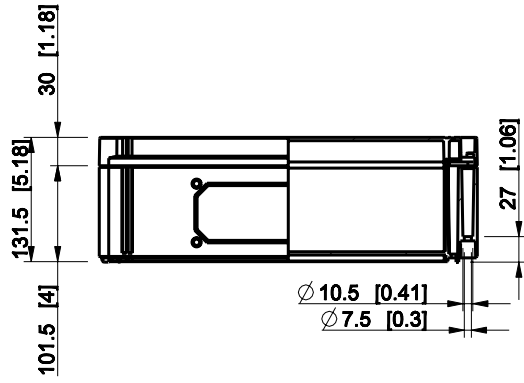

ID	Description	Date	By	Appr.
A				

Dimensions in mm [inches]

Material: Polycarbonate, fiberglass-reinforced Color: RAL 7035

Supplier: Tool No: Weight [kg]: 2.02 Volume:

CPCF304013T

Scale	Date	29.12.08
1:8	By	PKos
-	Checked	
-	Ctrl	

Replaces:	
Replaced:	
Drw No:	- A
Ref:	Cubo C
Code:	CPCF304013T
Sheet No:	

model CPCF304013T PART
 drawing CUBO_C DRAWING