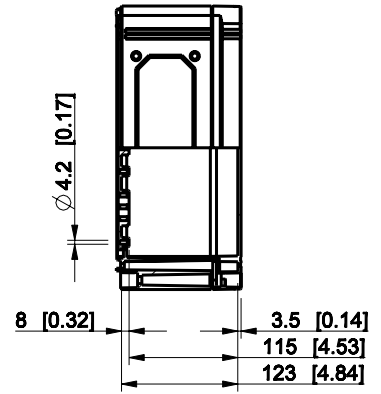

ID	Description	Date	By	Appr.
A				

Dimensions in mm [inches]

Material: Polycarbonate, fiberglass-reinforced Color: RAL 7035

Supplier: Tool No: Weight [kg]: 2.02 Volume:

CPCF304013T

Scale	Date	29.12.08
1:8	By	PKos
-	Checked	
-	Ctrl	

Replaces:	
Replaced:	
Drw No:	- A
Ref:	Cubo C
Code:	CPCF304013T
Sheet No:	

model CPCF304013T PART
 drawing CUBO_C DRAWING