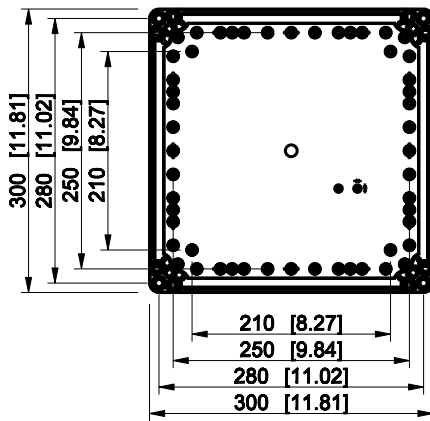

ID	Description	Date	By	Appr.
A				

Dimensions in mm [inches]

Material: Polycarbonate, fiberglass-reinforced	Color: RAL 7035
--	-----------------

Supplier:	Tool No:	Weight [kg]: 2.06	Volume:
-----------	----------	-------------------	---------

**ENSTO**  
ENSTO CONTROL OY

**CPCF303018T**

Scale	Date	29.12.08
1:8	By	PKos
-	Checked	
-	Ctrl	

Replaces:	
Replaced:	
Drw No:	- A
Ref:	Cubo C
Code:	CPCF303018T
Sheet No:	

model CPCF303018T PART

drawing CUBO\_C DRAWING