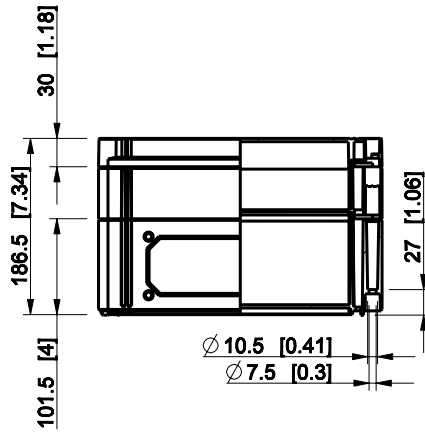

ID	Description	Date	By	Appr.
A				

Dimensions in mm [inches]

Material: Polycarbonate, fiberglass-reinforced	Color: RAL 7035
--	-----------------

Supplier:	Tool No:	Weight [kg]: 2.06	Volume:
-----------	----------	-------------------	---------

**ENSTO**  
ENSTO CONTROL OY

**CPCF303018T**

Scale	Date	29.12.08
1:8	By	PKos
-	Checked	
-	Ctrl	

Replaces:	
Replaced:	
Drw No:	- A
Ref:	Cubo C
Code:	CPCF303018T
Sheet No:	

model CPCF303018T PART

drawing CUBO\_C DRAWING