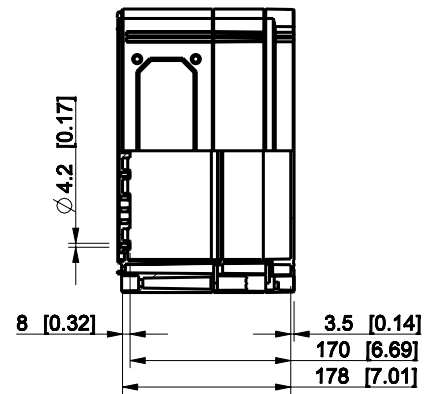

ID	Description	Date	By	Appr.
A				

Dimensions in mm [inches]

Material: Polycarbonate, fiberglass-reinforced	Color: RAL 7035
--	-----------------

Supplier:	Tool No:	Weight [kg]: 2.06	Volume:
-----------	----------	-------------------	---------

**ENSTO**  
ENSTO CONTROL OY

**CPCF303018T**

Scale	Date	29.12.08
1:8	By	PKos
-	Checked	
-	Ctrl	

Replaces:	
Replaced:	
Drw No:	- A
Ref:	Cubo C
Code:	CPCF303018T
Sheet No:	

model CPCF303018T PART

drawing CUBO\_C DRAWING