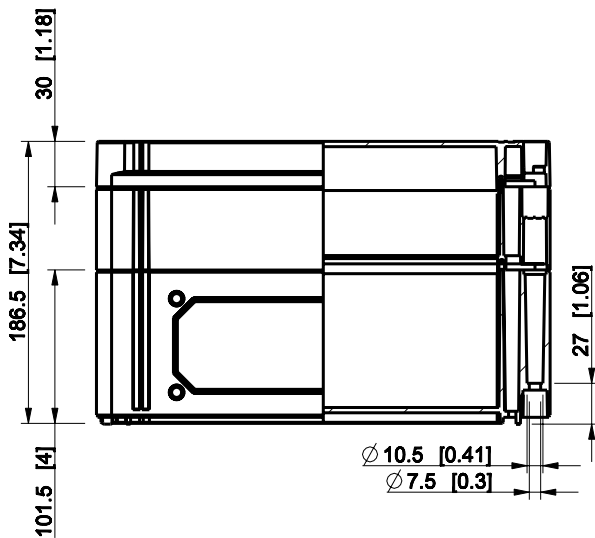

ID	Description	Date	By	Appr.
A				

Dimensions in mm [inches]

Material: Polycarbonate, fiberglass-reinforced	Color: RAL 7035
--	-----------------

Supplier:	Tool No:	Weight [kg]: 1.62	Volume:
-----------	----------	-------------------	---------

**ENSTO**  
ENSTO CONTROL OY

**CPCF203018G**

Scale	Date	29.12.08
1:5	By	PKos
-	Checked	
-	Ctrl	

Replaces:
Replaced:
Drw No: - A
Ref: Cubo C
Code: CPCF203018G
Sheet No:

model CPCF203018G PART  
drawing CUBO\_C DRAWING