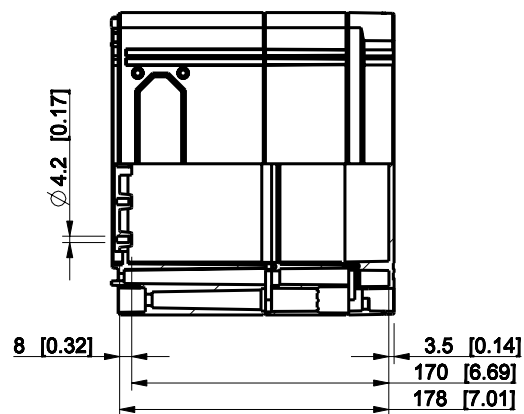

ID	Description	Date	By	Appr.
A				

Dimensions in mm [inches]

Material: Polycarbonate, fiberglass-reinforced	Color: RAL 7035
--	-----------------

Supplier:	Tool No:	Weight [kg]: 1.62	Volume:
-----------	----------	-------------------	---------

**ENSTO**  
ENSTO CONTROL OY

**CPCF203018G**

Scale	Date	29.12.08
1:5	By	PKos
-	Checked	
-	Ctrl	

Replaces:
Replaced:
Drw No: - A
Ref: Cubo C
Code: CPCF203018G
Sheet No:

model CPCF203018G PART  
drawing CUBO\_C DRAWING