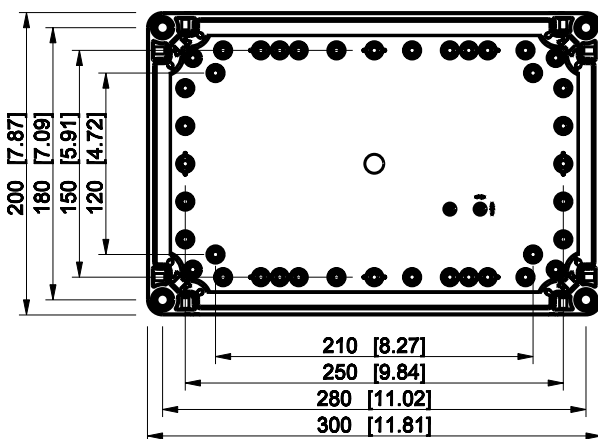

ID	Description	Date	By	Appr.
A				

Dimensions in mm [inches]

Material: Polycarbonate, fiberglass-reinforced	Color: RAL 7035
--	-----------------

Supplier:	Tool No:	Weight [kg]: 1.62	Volume:
-----------	----------	-------------------	---------

**ENSTO**  
ENSTO CONTROL OY

**CPCF203018G**

Scale	Date	29.12.08
1:5	By	PKos
-	Checked	
-	Ctrl	

Replaces:
Replaced:
Drw No: - A
Ref: Cubo C
Code: CPCF203018G
Sheet No:

model CPCF203018G PART  
drawing CUBO\_C DRAWING