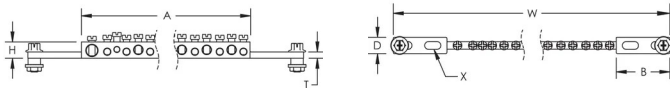

Ferrule Conductor Size, IEC: (1) 10 - 35 mm²;(6) 2.5 - 16 mm²;(21) 1.5 - 6 mm²;(16) 0.75 - 4 mm²

Conductor Size, UL: (1) #6 - #4 Stranded;(6) #12 - #4 Stranded;(21) #14 - #8 Stranded;(16) #16 - #10 Stranded

Max Current Rating: 250A

Depth (D): 13mm

Height (H): 13 mm

Width (W): 462 mm

Thickness (T): 5 mm

A: 376 mm

B: 43 mm

X: 6.2 x 7 mm

Unit Weight: 0.3 kg

Complies With: IEC® 61439.1

DIAGRAMS

WARNING

nVent products shall be installed and used only as indicated in nVent's product instruction sheets and training materials. Instruction sheets are available at www.nvent.com and from your nVent customer service representative. Improper installation, misuse, misapplication or other failure to completely follow nVent's instructions and warnings may cause product malfunction, property damage, serious bodily injury and death and/or void your warranty.

North America

+1.800.753.9221

Option 1 – Customer Care

Option 2 – Technical

Support

Europe

Netherlands:

+31 800-0200135

France:

+33 800 901 793

Europe

Germany:

800 1890272

Other Countries:

+31 13 5835404

APAC

Shanghai:

+ 86 21 2412 1618/19

Sydney:

+61 2 9751 8500

Our powerful portfolio of brands:

CADDY

ERICO

HOFFMAN

ILSCO

SCHROFF

TRACHTE