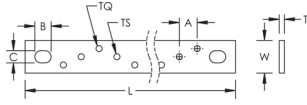

TCBW32X5-2M	549030	6 N·m	17.5 mm	16 mm	12 mm	2.65 kg

DIAGRAMS

WARNING

nVent products shall be installed and used only as indicated in nVent's product instruction sheets and training materials. Instruction sheets are available at www.nvent.com and from your nVent customer service representative. Improper installation, misuse, misapplication or other failure to completely follow nVent's instructions and warnings may cause product malfunction, property damage, serious bodily injury and death and/or void your warranty.

North America

+1.800.753.9221
Option 1 – Customer Care
Option 2 – Technical Support

Europe

Netherlands:
+31 800-0200135
France:
+33 800 901 793

Europe

Germany:
800 1890272
Other Countries:
+31 13 5835404