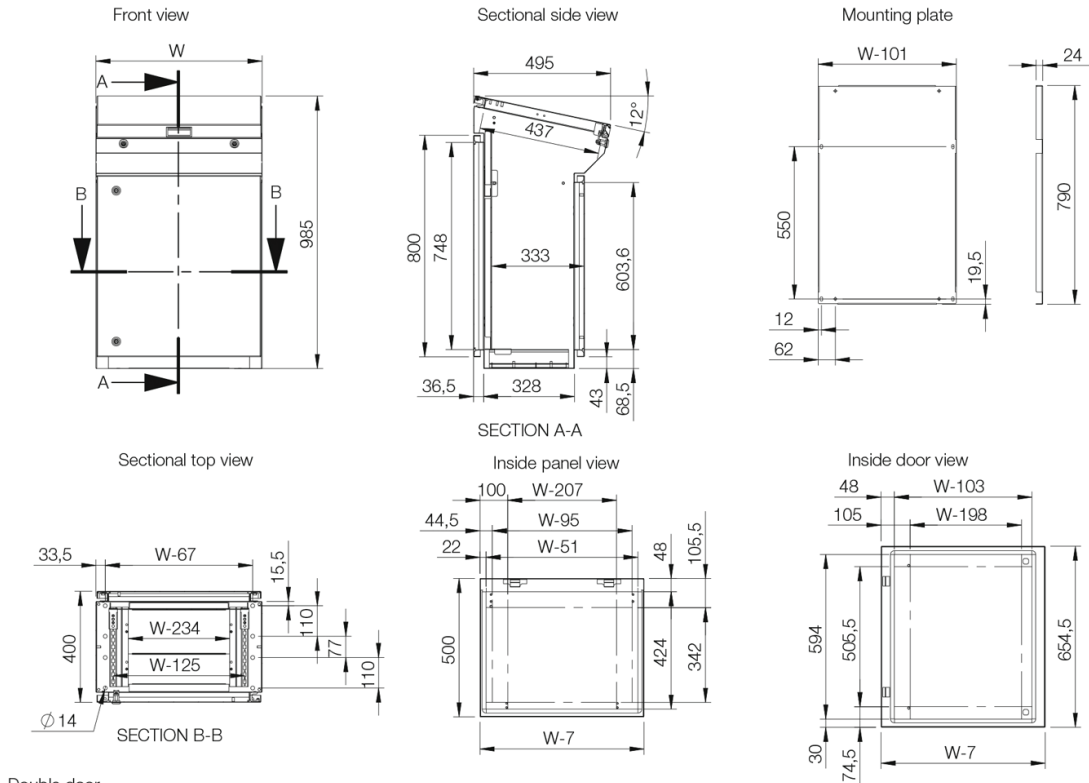

Single door