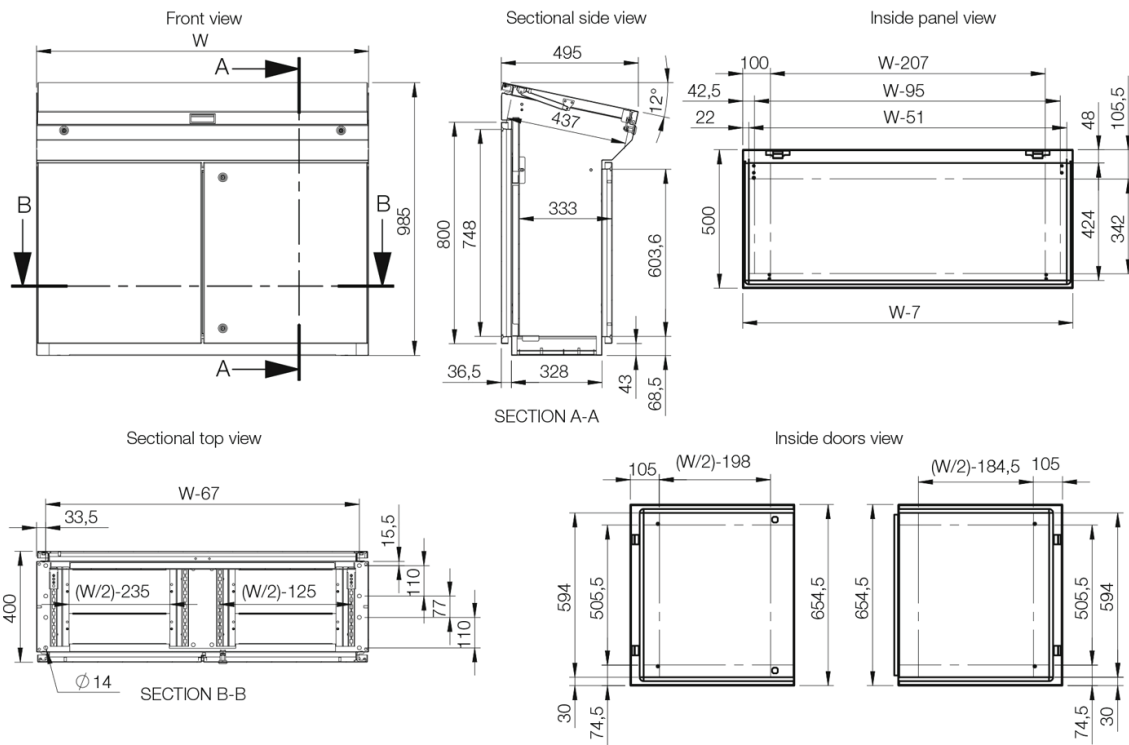

Double door