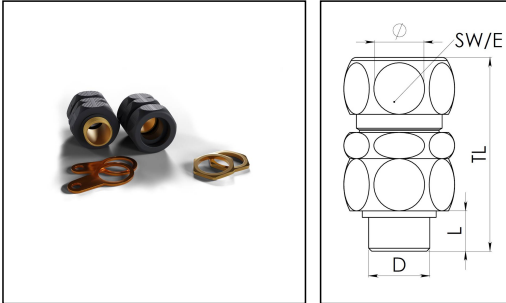

## ShieldGLAND Standard M20S

ShieldGLAND Standard M20S Brass locknut, Earth tag

Products may differ in size, colour and appearance to those shown. If you require further information or customisation, please contact us directly.

<b>Material sealing gasket</b>	TPE
<b>Temp. range min</b>	-40 °C
<b>Temp. range max</b>	120 °C
<b>Protection class</b>	IP68 (5 bar 30 min)
<b>Thread type</b>	M
<b>Ø Connection thread D</b>	20
<b>Lead</b>	1,5
<b>Length screw-in thread L</b>	11 mm
<b>Ø cable diameter min</b>	7 mm
<b>Ø cable diameter max</b>	16 mm
<b>Ø cable below cable shield max</b>	7 mm - 11 mm
<b>Key width SW</b>	27 mm
<b>Collar diameter (E)</b>	30 mm
<b>Total length TL</b>	57 mm - 63 mm
<b>Type</b>	ShieldGLAND Standard M20S
<b>WISKA-Order no.</b>	10112390
<b>Packing unit</b>	2