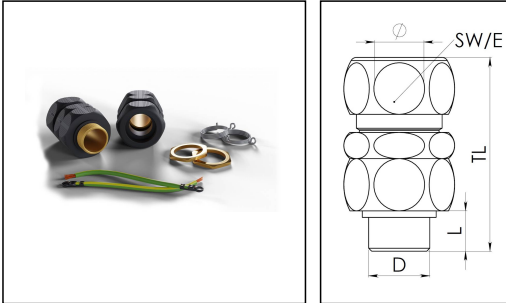

ShieldGLAND Pro M20S

ShieldGLAND Pro M20S Brass locknut, E-Spring, earth fly lead

Products may differ in size, colour and appearance to those shown. If you require further information or customisation, please contact us directly.

Material sealing gasket	TPE
Temp. range min	-40 °C
Temp. range max	120 °C
Protection class	IP68 (5 bar 30 min)
Thread type	M
Ø Connection thread D	20
Lead	1,5
Length screw-in thread L	11 mm
Ø cable diameter min	7 mm
Ø cable diameter max	16 mm
Ø cable below cable shield max	7 mm - 11 mm
Key width SW	27 mm
Collar diameter (E)	30 mm
Total length TL	57 mm - 63 mm
Type	ShieldGLAND Pro M20S
WISKA-Order no.	10112394
Packing unit	2

Remarks:

Complete with Brass locknut, E-Spring
and earth fly lead

26.09.2023

Your Contact:

WISKA UK Ltd.

Unit 7, Hurling Way · St. Columb Major Business Park · TR9 6SX, St. Columb Major, Cornwall · Great Britain