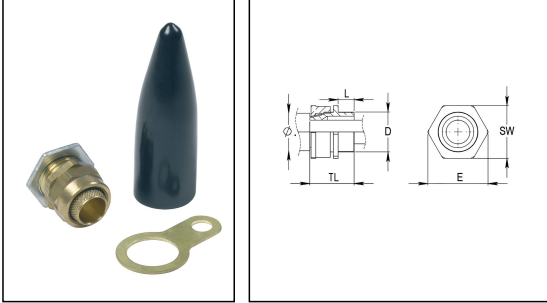

BW 16L

BW Pack, brass gland and locknut, shroud

Products may differ in size, colour and appearance to those shown. If you require further information or customisation, please contact us directly.

Material	Brass
Material shrouds	PVC
Packing unit	2
Temp. range min	-80 °C
Temp. range max	300 °C
Protection class	IP20
Thread type	M
Ø Connection thread D	16
Lead	1,5
Length screw-in thread L	10 mm
Ø cable diameter max	13,8 mm
Type	BW 16L
WISKA-Order no.	50108763