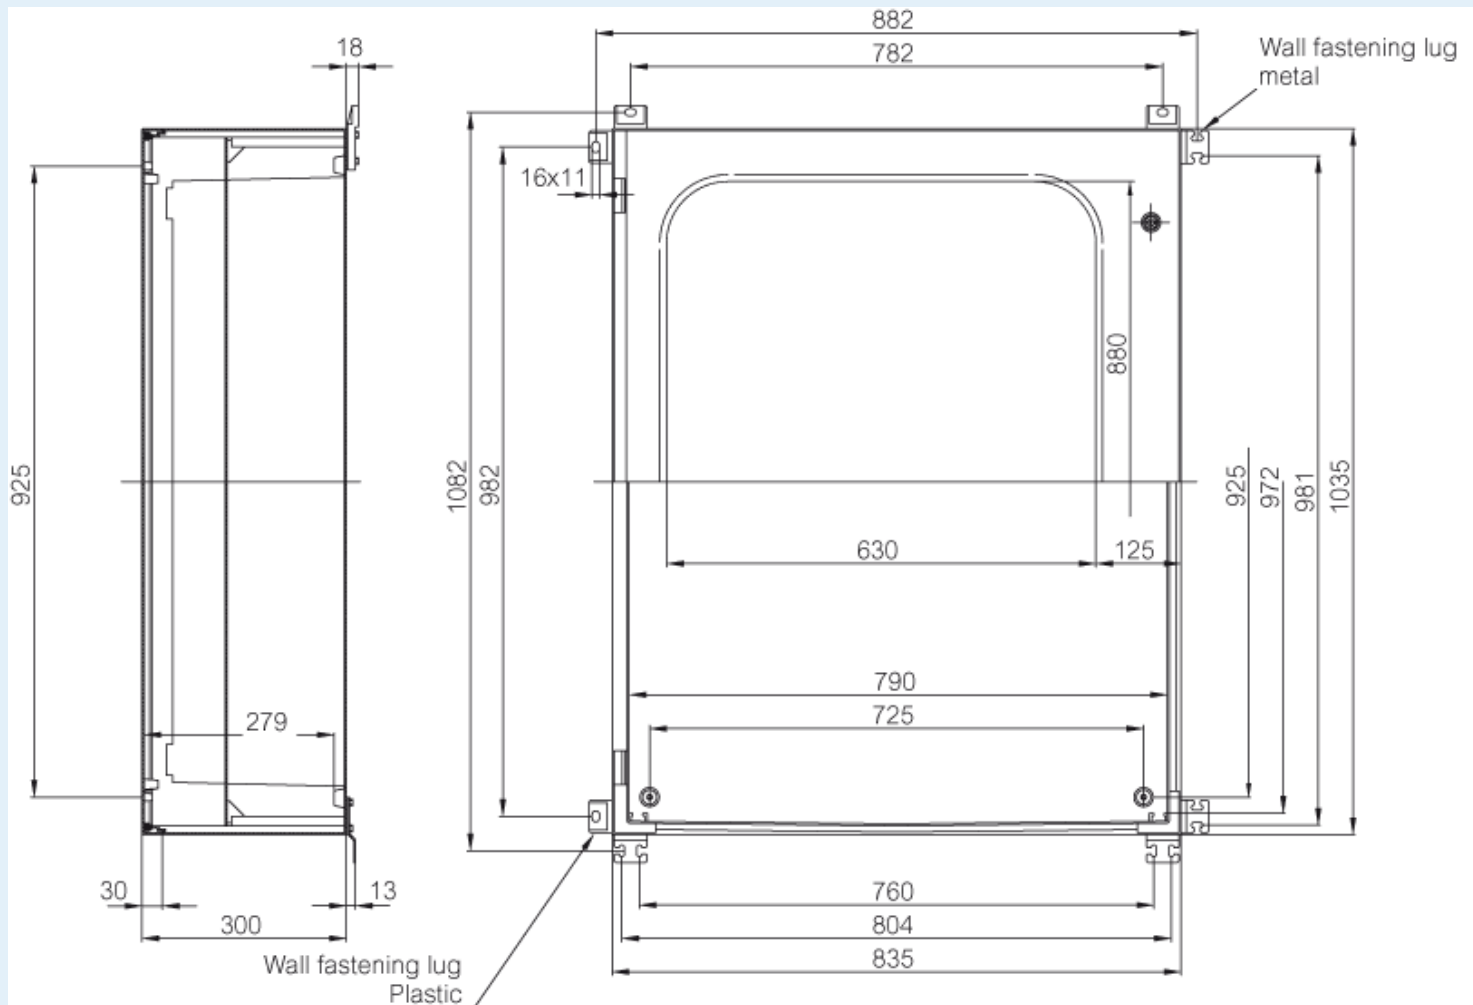

CAB P 1008030

Sample image

Order symbol : CAB P 1008030

Product nr : 8104309

Description : Polyester cabinet

Remarks : Grey door

EAN : 6418074050069

El. number :

- Finland : 3424145
- Denmark : 8212018060
- Sweden : 2539829

Including : Cabinet base, door with PUR gasket, 3mm double bit lock(s) with transport and plastic key, screws for mounting plate/DIN-rail and wall fastening lugs with screws. Wall mounting screws not supplied.

Dimensions :	Height	Width	Depth
mm :	1000	800	300
inch :	39.37	31.5	11.81

Materials :

Material :	Polyester
Base colour :	RAL 7035 -light grey
Cover colour :	RAL 7035 -light grey
Gasket material :	Polyurethane

Temperatures :

Temperature °C (short term) :	-50 ... 120
Temperature °C (continuous) :	-40 ... 80
Temperature °F (short term) :	-60 ... 285
Temperature °F (continuous) :	-40 ... 175

Accessories :

MPX 10080	Mounting Plate, for enclosures: (1000 x 800 x 1)
MB CAB	Swing door kit
MPP 10080	Mounting Plate, for enclosures: (1000 x 800 x 1)
MF10080	Mounting Frame with DIN-rails, for enclosures: (1000 x 800 x 1)
FP 10080-D	Swing door/Front plate, for enclosures: (1000 x 800 x 1)
FP 10080-5x36	Front Plate with DIN openings, for enclosures: (1000 x 800 x 1)
MP 10080	Mounting plate, for enclosures: (1000 x 800 x 3)