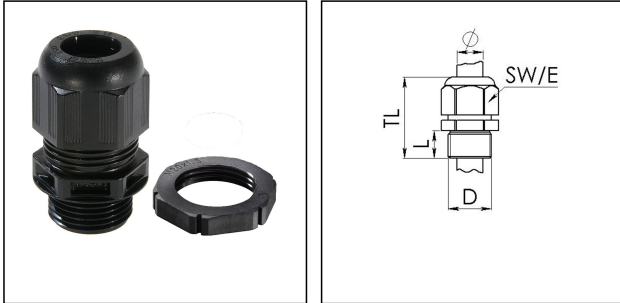

GLP20+ black

Products may differ in size, colour and appearance to those shown. If you require further information or customisation, please contact us directly.

Material cable gland	Polyamide
Material sealing gasket	EPDM
Protection class	IP69, IP68 (5 bar 30 min)
Temp. range min	-40 °C
Temp. range max	100 °C
Glow wire test	750 °C
Thread type	M
Ø Connection thread D	20
Lead	1,5
Length screw-in thread L	10 mm
Ø cable diameter min	7,5 mm
Ø cable diameter max	14 mm
Key width SW	24 mm
Collar diameter (E)	27 mm
Total length TL	36 mm - 45 mm
Type of cable anchorage	A
Install. torques fitting	4 N m
Install. torques fitting/EADR	3 N m
Install. torques cap nut	3 N m
Product Color	RAL 9005
Type	GLP20+ black
WISKA-Order no.	10100612
Packing unit	10
EAN number	4007685047760
Tariff number	39269097