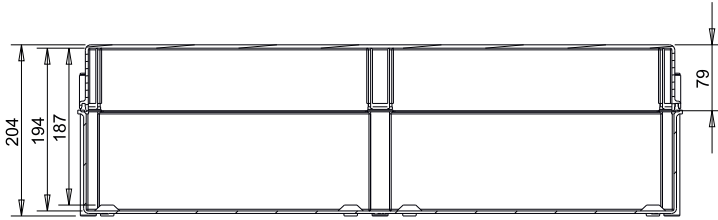

Code	Description	Height x Width x Depth	Weight
CA-84as	Empty standard box colour light grey and opaque cover	720 x 360 x 205	5,49 Kg

DOUBLE INSULATION MODULAR BOX

CA-84as

Polyester enclosure with polycarbonate opaque cover 720 x 360 x 205 mm

Sección B

Packaging

packaging units	1	packaging height	730 mm	units per pallet 120x80 (h220)
Screw cover number	6	packaging width	370 mm	units per pallet 110x110 (h220)
weight	5,49 Kg	packaging depth	220 mm	40