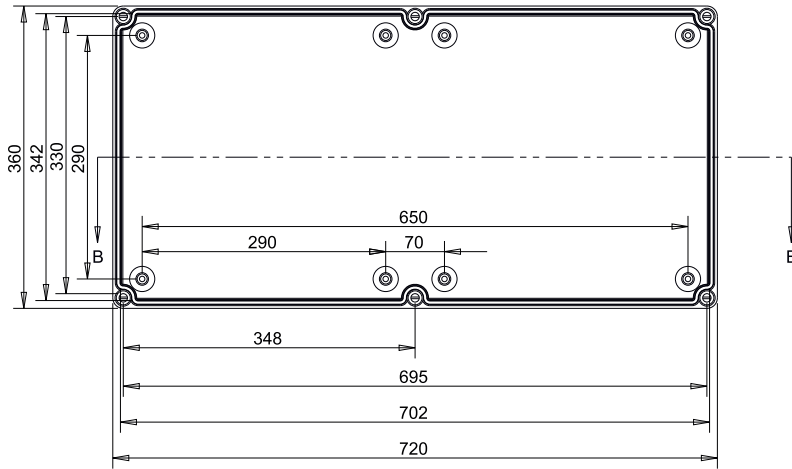

Code	Description	Height x Width x Depth	Weight
CA-84as	Empty standard box colour light grey and opaque cover	720 x 360 x 205	5,49 Kg

DOUBLE INSULATION MODULAR BOX

CA-84as

Polyester enclosure with polycarbonate opaque cover 720 x 360 x 205 mm

Sección B

Packaging

packaging units	1	packaging height	730 mm	units per pallet 120x80 (h220)
Screw cover number	6	packaging width	370 mm	units per pallet 110x110 (h220)
weight	5,49 Kg	packaging depth	220 mm	40