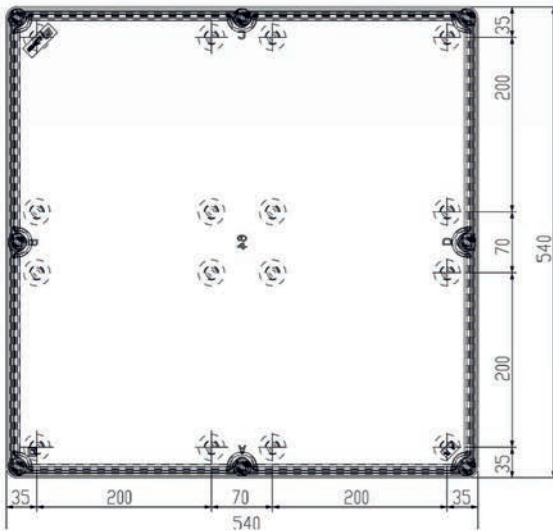

DOUBLE INSULATION MODULAR BOX

CA-66a

Polyester enclosure with polycarbonate cover 540 x 540 x 205 mm

IEC-21305

IEC 60529

IEC 50102

IEC-20672

FEATURES

Code	Description	Height x Width x Depth	Weight
CA-66a	Empty standard box colour light grey and transparent cover	540 x 540 x 205 mm	5,79 Kg

DOUBLE INSULATION MODULAR BOX

CA-66a

Polyester enclosure with polycarbonate cover 540 x 540 x 205 mm

Standard
IEC
IEC-62208

Packaging

packaging units	1	packaging height	550 mm	units per pallet 120x80 (h220)
Screw cover number	8	packaging width	550 mm	units per pallet 110x110 (h220) 36
weight	5,79 Kg	packaging depth	220 mm	