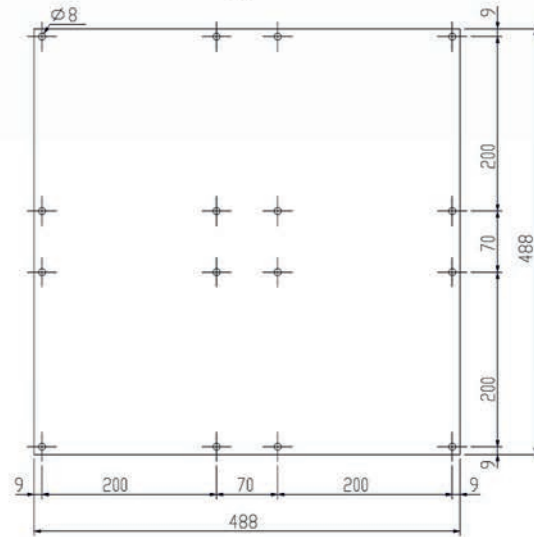

DOUBLE INSULATION MODULAR BOX

CA-66a

Polyester enclosure with polycarbonate cover 540 x 540 x 205 mm

IEC-21305

IEC 60529

IEC 50102

IEC-20672

FEATURES

Code	Description	Height x Width x Depth	Weight
CA-66a	Empty standard box colour light grey and transparent cover	540 x 540 x 205 mm	5,79 Kg

DOUBLE INSULATION MODULAR BOX

CA-66a

Polyester enclosure with polycarbonate cover 540 x 540 x 205 mm

Standard
IEC
IEC-62208

Packaging

packaging units	1	packaging height	550 mm	units per pallet 120x80 (h220)
Screw cover number	8	packaging width	550 mm	units per pallet 110x110 (h220) 36
weight	5,79 Kg	packaging depth	220 mm	