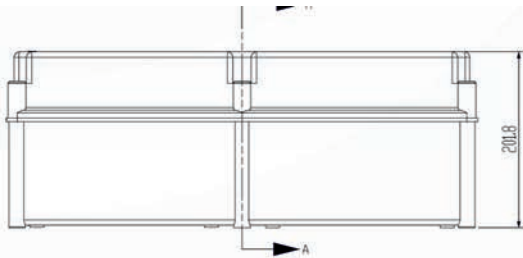

SafyBox CA

- Boxes & Cabinets made from fiber glass reinforced polyester, moulded by hot compression.
- Colour Light Grey RAL 7035
- Self-extinguishability: 960° test withstanding. Halogen free. Double insulation. No electrical contact risks.
- Degree of protection Ip66 UNE 20324 (EN 60529).
- Certification of compliance with IEC62208 enclosure standard. Suitable for indoor or outdoor use.
- Version with plain or glazed door. Reversibility for installation right or left door opening.
- Customise service: colour, machining, mounting accessories, locks, company logo.
- Lock 16mm screw seasables and vandalism-proof.
- Version with transparent, opaque, transparent high and opaque high lids
- Polyester mounting plate back panel optional.
- Resistant to harsh atmospheres.
- Light weight gives an easy installation.
- +10 years. Long life lasting without maintenance under standard environmental conditions.

Code	Description	Height x Width x Depth	Weight
CA-66a	Empty standard box colour light grey and transparent cover	540 x 540 x 205 mm	5,79 Kg

DOUBLE INSULATION MODULAR BOX

CA-66a

Polyester enclosure with polycarbonate cover 540 x 540 x 205 mm

Standard
IEC
IEC-62208

Packaging

packaging units	1	packaging height	550 mm	units per pallet 120x80 (h220)
Screw cover number	8	packaging width	550 mm	units per pallet 110x110 (h220) 36
weight	5,79 Kg	packaging depth	220 mm	