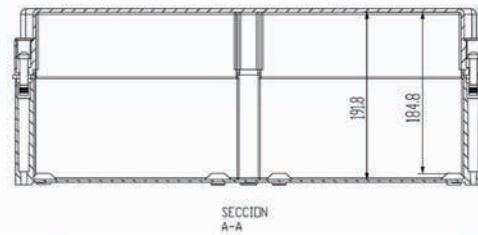

Code	Description	Height x Width x Depth	Weight
CA-66a	Empty standard box colour light grey and transparent cover	540 x 540 x 205 mm	5,79 Kg

DOUBLE INSULATION MODULAR BOX

CA-66a

Polyester enclosure with polycarbonate cover 540 x 540 x 205 mm

Standard
IEC
IEC-62208

Packaging

packaging units	1	packaging height	550 mm	units per pallet 120x80 (h220)
Screw cover number	8	packaging width	550 mm	units per pallet 110x110 (h220) 36
weight	5,79 Kg	packaging depth	220 mm	