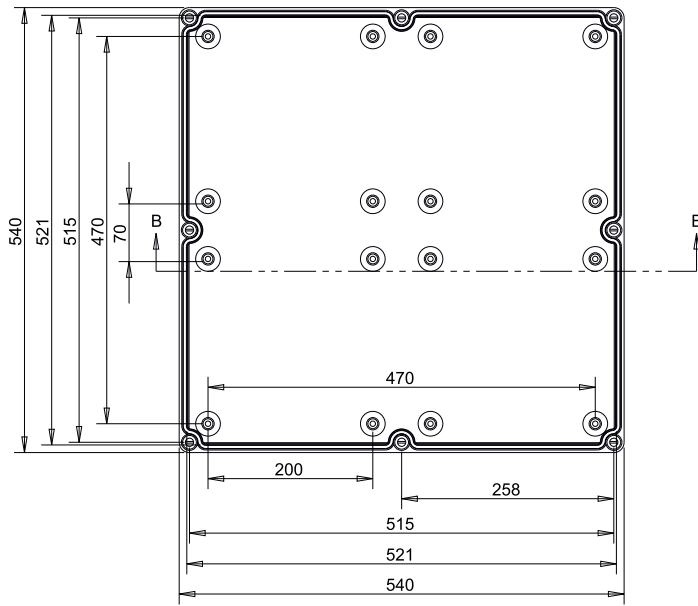

Code	Description	Height x Width x Depth	Weight
CA-66	Empty standard box colour light grey and transparent cover	540 x 540 x 170 mm	5,57 Kg

## CA-66

Polyester enclosure with polycarbonate cover 540 x 540 x 170 mm

Standard  
IEC  
IEC-62208

### Packaging

packaging units	1	packaging height	550 mm	units per pallet 120x80 (h220)	
Screw cover number	8	packaging width	550 mm	units per pallet 110x110 (h220)	44
weight	5,57 Kg	packaging depth	180 mm		