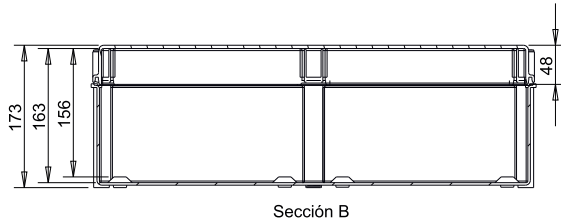

Code	Description	Height x Width x Depth	Weight
CA-66	Empty standard box colour light grey and transparent cover	540 x 540 x 170 mm	5,57 Kg

## CA-66

Polyester enclosure with polycarbonate cover 540 x 540 x 170 mm

Standard  
IEC  
IEC-62208