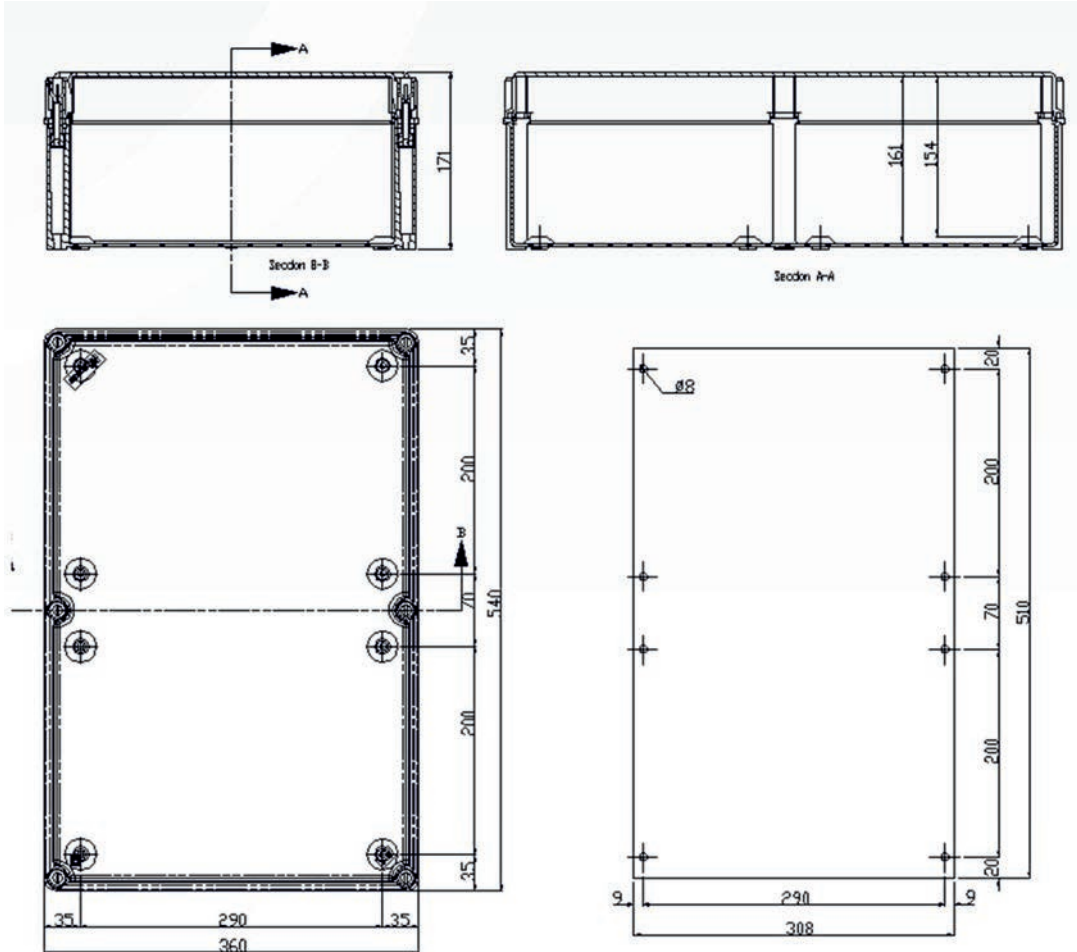

DOUBLE INSULATION MODULAR BOX

CA-64s

Polyester enclosure with polycarbonate opaque cover 540 x 360 x 170 mm

IEC-21305

IEC 60529

IEC 50102

IEC-20672

FEATURES

SafyBox CA

- Boxes & Cabinets made from fiber glass reinforced polyester, moulded by hot compression.
- Colour Light Grey RAL 7035
- Self-extinguishability: 960° test withstanding. Halogen free. Double insulation. No electrical contact risks.
- Degree of protection Ip66 UNE 20324 (EN 60529).
- Certification of compliance with IEC62208 enclosure standard. Suitable for indoor or outdoor use.
- Version with plain or glazed door. Reversibility for installation right or left door opening.
- Customise service: colour, machining, mounting accessories, locks, company logo.
- Lock 16mm screw seasables and vandalism-proof.
- Version with transparent, opaque, transparent high and opaque high lids
- Polyester mounting plate back panel optional.
- Resistant to harsh atmospheres.
- Light weight gives an easy installation.
- +10 years. Long life lasting without maintenance under standard environmental conditions.

Code	Description	Height x Width x Depth	Weight
CA-64s	Empty standard box colour light grey and opaque cover	540 x 360 x 170 mm	4,33 Kg

DOUBLE INSULATION MODULAR BOX

CA-64s

Polyester enclosure with polycarbonate opaque cover 540 x 360 x 170 mm

Standard
IEC
IEC-62208

Packaging

packaging units	1	packaging height	550 mm	units per pallet 120x80 (h220)
Screw cover number	6	packaging width	370 mm	units per pallet 110x110 (h220) 66
weight	4,33 Kg	packaging depth	180 mm	