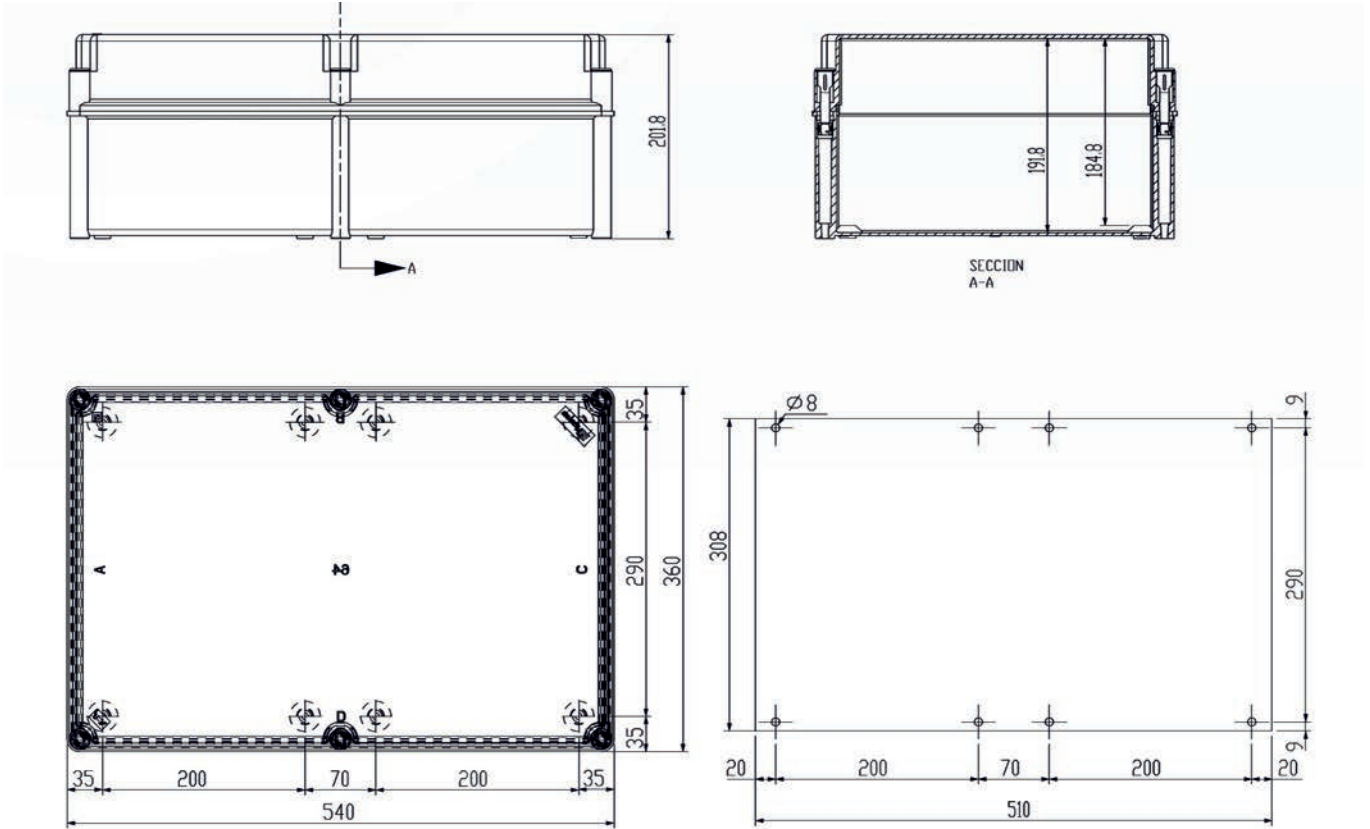

Code	Description	Height x Width x Depth	Weight
CA-64a	Empty standard box colour light grey and transparent cover	540 x 360 x 205 mm	4,06 Kg

## CA-64a

Polyester enclosure with polycarbonate cover 540 x 360 x 205 mm

Standard  
IEC  
IEC-62208