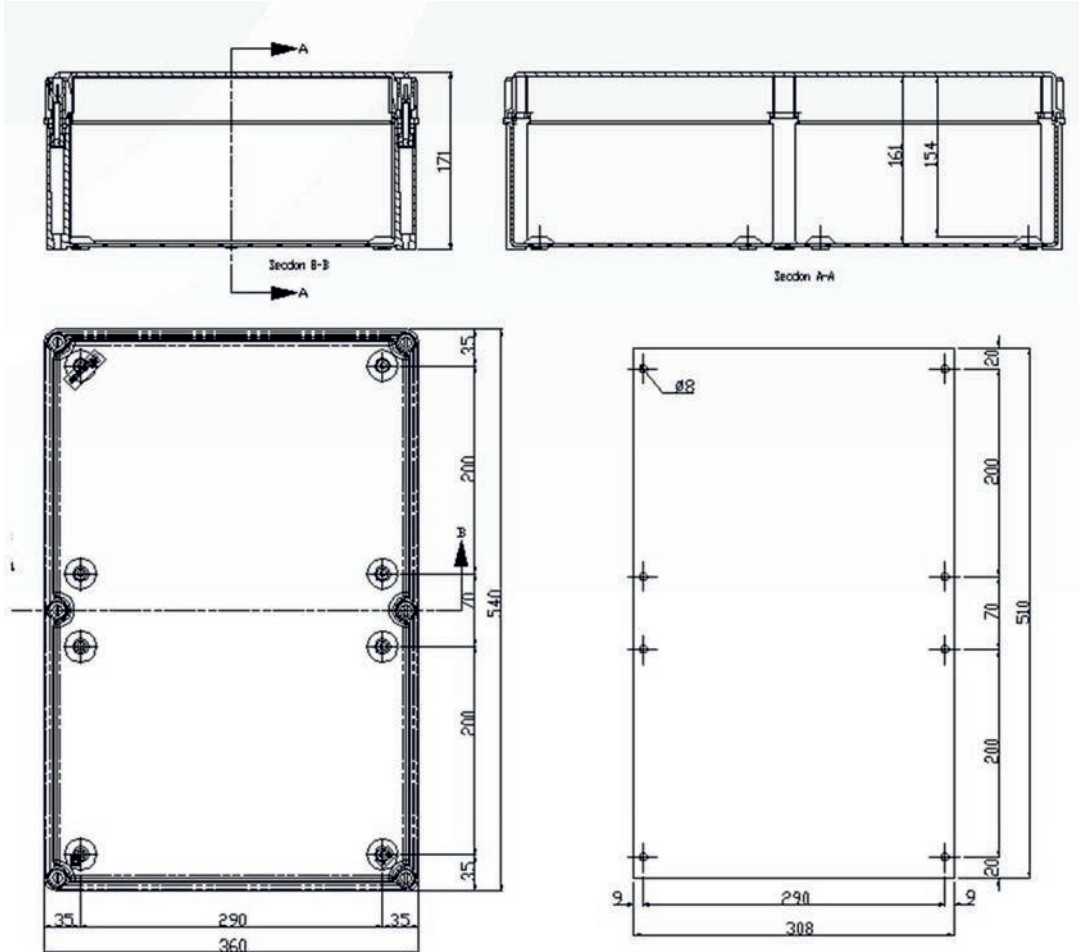

DOUBLE INSULATION MODULAR BOX

CA-64

Polyester enclosure with polycarbonate cover 540 x 360 x 170 mm

IEC-21305

IEC 60529

IEC 50102

IEC-20672

FEATURES

SafyBox CA

- Boxes & Cabinets made from fiber glass reinforced polyester, moulded by hot compression.
- Colour Light Grey RAL 7035
- Self-extinguishability: 960° test withstanding. Halogen free. Double insulation. No electrical contact risks.
- Degree of protection Ip66 UNE 20324 (EN 60529).
- Certification of compliance with IEC62208 enclosure standard. Suitable for indoor or outdoor use.
- Version with plain or glazed door. Reversibility for installation right or left door opening.
- Customise service: colour, machining, mounting accessories, locks, company logo.
- Lock 16mm screw seasables and vandalism-proof.
- Version with transparent, opaque, transparent high and opaque high lids
- Polyester mounting plate back panel optional.
- Resistant to harsh atmospheres.
- Light weight gives an easy installation.
- +10 years. Long life lasting without maintenance under standard environmental conditions.

Code	Description	Height x Width x Depth	Weight
CA-64	Empty standard box colour light grey and transparent cover	540 x 360 x 170 mm	4,33 Kg

DOUBLE INSULATION MODULAR BOX

CA-64

Polyester enclosure with polycarbonate cover 540 x 360 x 170 mm

Standard
IEC
IEC-62208

Packaging

packaging units	1	packaging height	550 mm	units per pallet 120x80 (h220)
Screw cover number	6	packaging width	370 mm	units per pallet 110x110 (h220) 66
weight	4,33 Kg	packaging depth	180 mm	