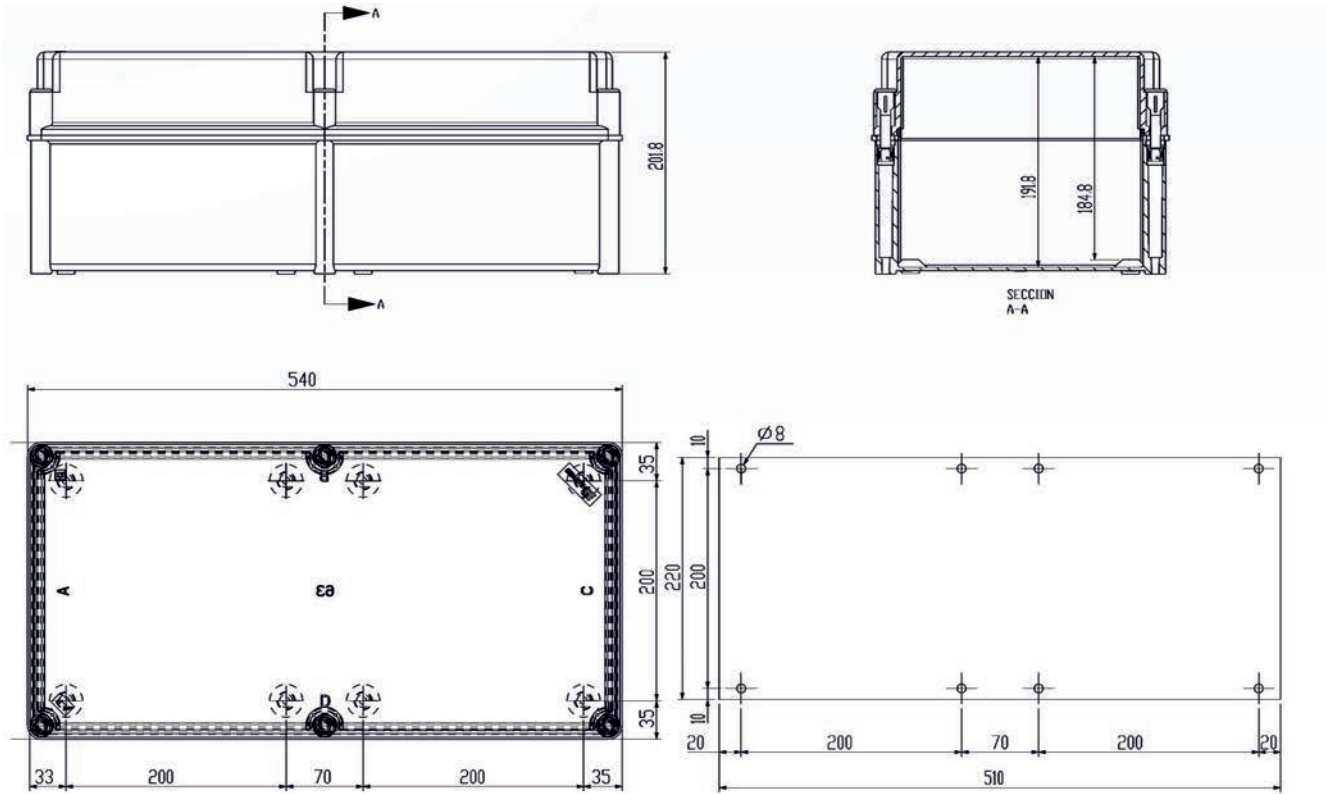

Code	Description	Height x Width x Depth	Weight
CA-63as	Empty standard box colour light grey and opaque cover	540 x 270 x 205 mm	2,95 Kg

## CA-63as

Polyester enclosure with polycarbonate opaque cover 540 x 270 x 205 mm

### Packaging

packaging units	2	packaging height	550 mm	units per pallet 120x80 (h220)
Screw cover number	6	packaging width	550 mm	units per pallet 110x110 (h220) 72
weight	2,95 Kg	packaging depth	220 mm	