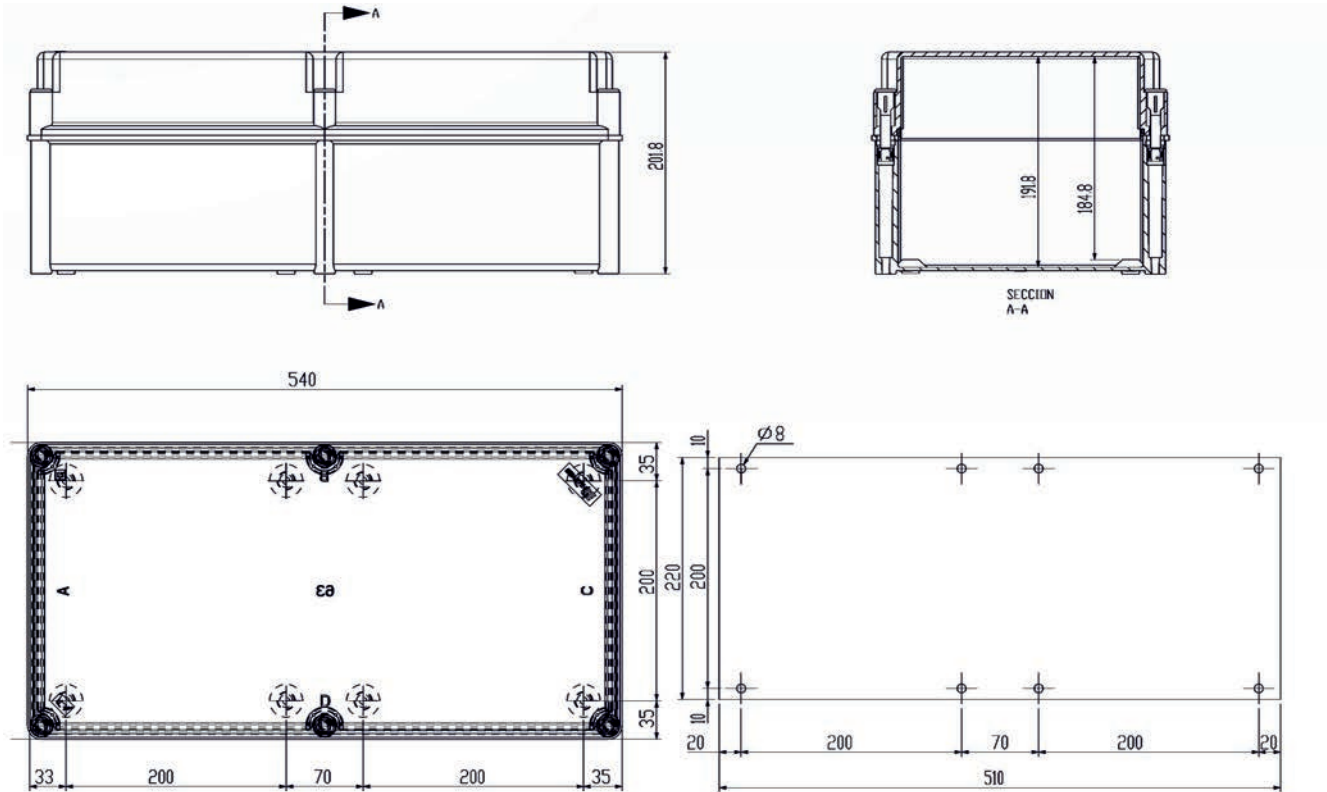

DOUBLE INSULATION MODULAR BOX

CA-63a

Polyester enclosure with polycarbonate cover 540 x 270 x 205 mm

IEC-21305

IEC 60529

IEC 50102

960°C
1760°F

IEC-20672

FEATURES

SafyBox CA

- Boxes & Cabinets made from fiber glass reinforced polyester, moulded by hot compression.
- Colour Light Grey RAL 7035
- Self-extinguishability: 960° test withstanding. Halogen free. Double insulation. No electrical contact risks.
- Degree of protection Ip66 UNE 20324 (EN 60529).
- Certification of compliance with IEC62208 enclosure standard. Suitable for indoor or outdoor use.
- Version with plain or glazed door. Reversibility for installation right or left door opening.
- Customise service: colour, machining, mounting accessories, locks, company logo.
- Lock 16mm screw seasables and vandalism-proof.
- Version with transparent, opaque, transparent high and opaque high lids
- Polyester mounting plate back panel optional.
- Resistant to harsh atmospheres.
- Light weight gives an easy installation.
- +10 years. Long life lasting without maintenance under standard environmental conditions.

Code	Description	Height x Width x Depth	Weight
CA-63a	Empty standard box colour light grey and transparent cover	540 x 270 x 205 mm	2,95 Kg

DOUBLE INSULATION MODULAR BOX

CA-63a

Polyester enclosure with polycarbonate cover 540 x 270 x 205 mm

Standard
IEC
IEC-62208

Packaging

packaging units	2	packaging height	550 mm	units per pallet 120x80 (h220)
Screw cover number	6	packaging width	550 mm	units per pallet 110x110 (h220) 72
weight	2,95 Kg	packaging depth	220 mm	