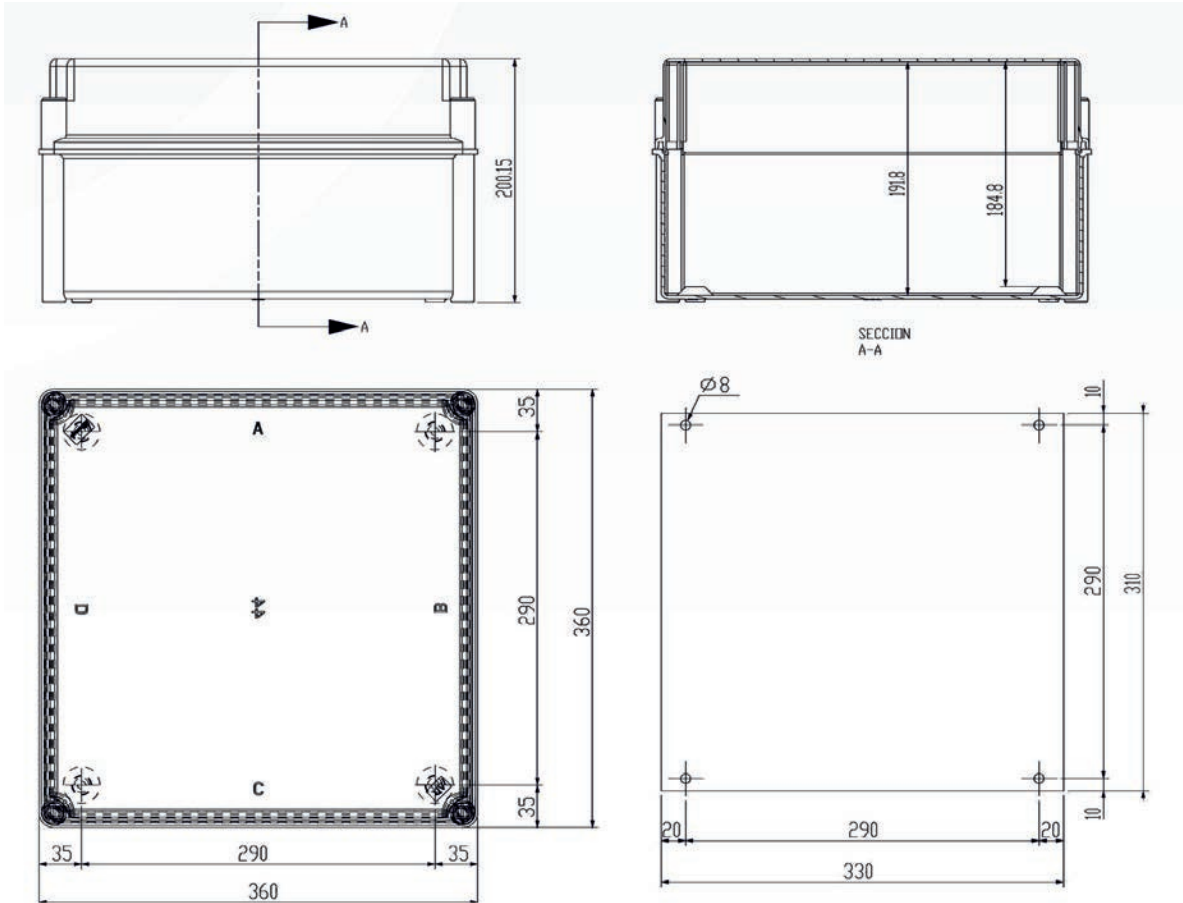

CA-44as

Polyester enclosure with polycarbonate opaque cover 360 x 360 x 205 mm

Standard
IEC
IEC-62208

Packaging

packaging units	2	packaging height	730 mm	units per pallet 120x80 (h220)
Screw cover number	4	packaging width	370 mm	units per pallet 110x110 (h220) 80
weight	2,42 Kg	packaging depth	220 mm	

Environmental performance

Minimum temperature	-30 °C	IP dust water protection degree IEC-60529	66
Maximum temperature	70 °C	IK impact protection degree IEC-50298	10
Compression resistance	100 kg		

Electrical performance

Nominal tension direct current up to:	1500 Vdc
Nominal tension alternative current up to:	1000 Vac
Maximum power dissipation DT=104°F (wall surface)	71 W

Installation and assembly system

Inside installation	Yes	Wall surface	Yes
Outdoor installation	Yes	Floor mounting	No
Flush mounting	Yes	Pole mounting	Yes