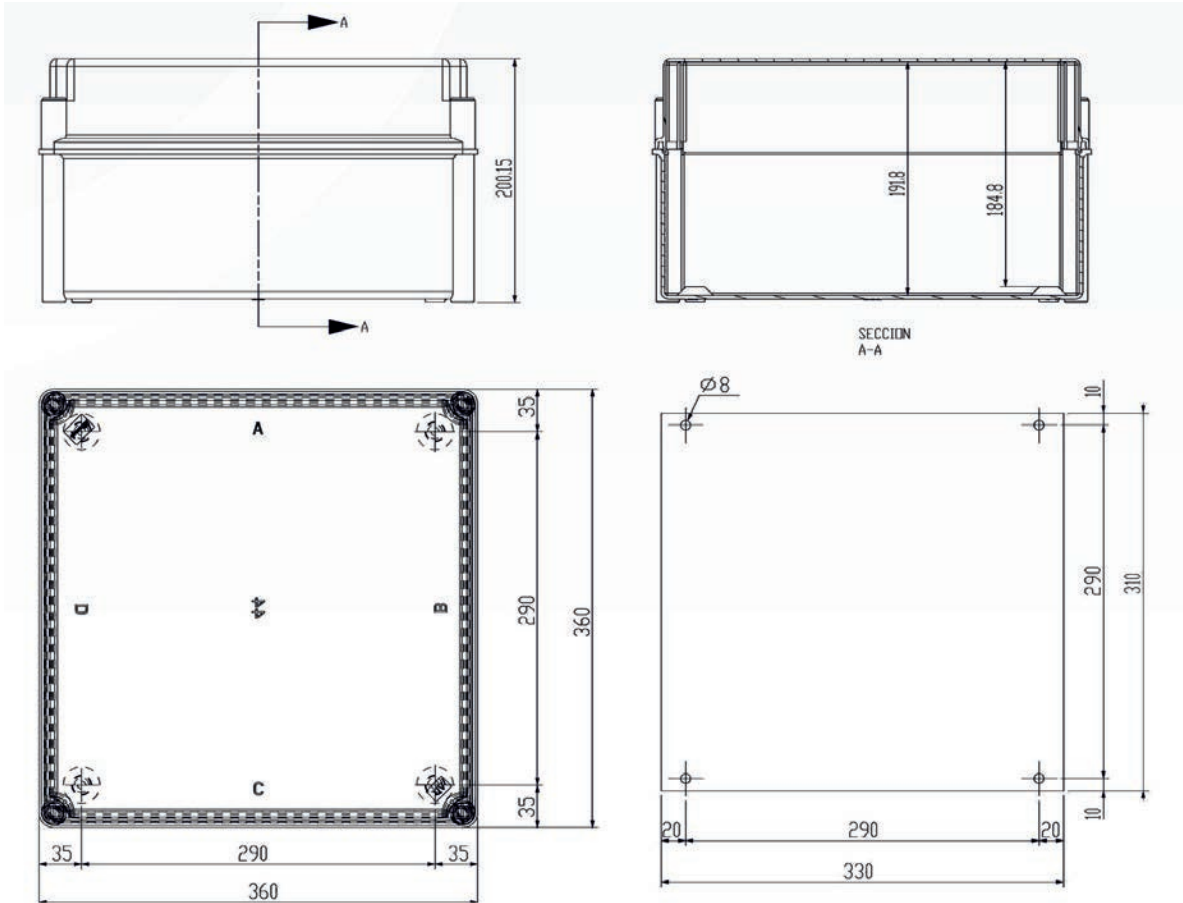

Standard
IEC
IEC-62208