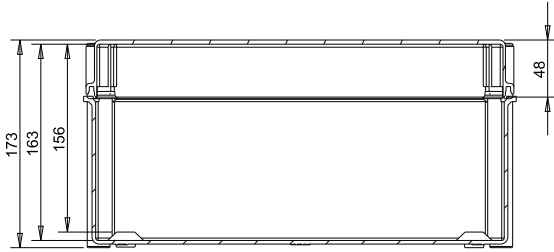

Code	Description	Height x Width x Depth	Weight
CA-44	Empty standard box colour light grey and transparent cover	360 x 360 x 170 mm	2,31 Kg

DOUBLE INSULATION MODULAR BOX

CA-44

Polyester enclosure with polycarbonate cover 360 x 360 x 170 mm

Standard
IEC
IEC-62208

Packaging

packaging units	2	packaging height	730 mm	units per pallet 120x80 (h220)
Screw cover number	4	packaging width	370 mm	units per pallet 110x110 (h220) 100
weight	2,31 Kg	packaging depth	180 mm	