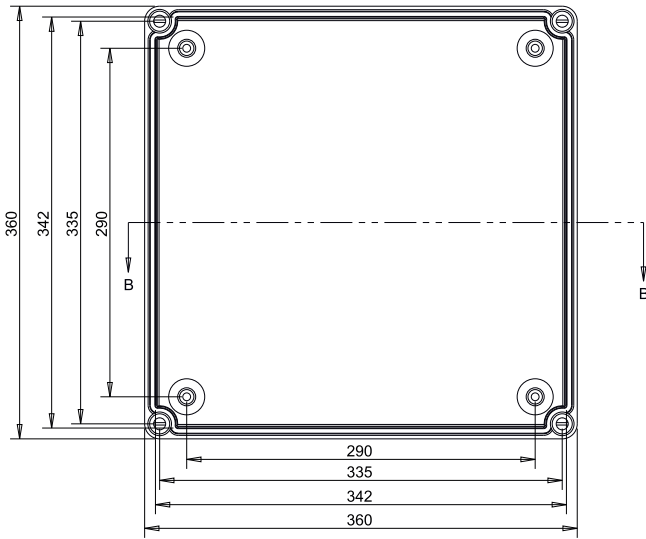

Code	Description	Height x Width x Depth	Weight
CA-44	Empty standard box colour light grey and transparent cover	360 x 360 x 170 mm	2,31 Kg

DOUBLE INSULATION MODULAR BOX

CA-44

Polyester enclosure with polycarbonate cover 360 x 360 x 170 mm

Standard
IEC
IEC-62208

Packaging

packaging units	2	packaging height	730 mm	units per pallet 120x80 (h220)
Screw cover number	4	packaging width	370 mm	units per pallet 110x110 (h220) 100
weight	2,31 Kg	packaging depth	180 mm	