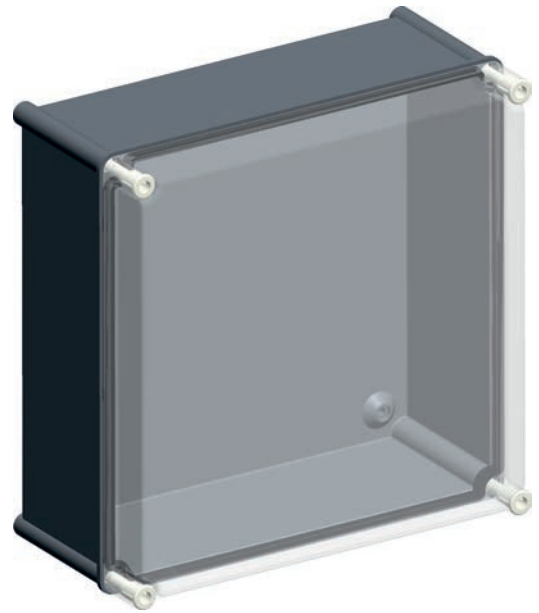

DOUBLE INSULATION MODULAR BOX

CA-44

Polyester enclosure with polycarbonate cover 360 x 360 x 170 mm

IEC-21305

IEC 60529

IEC 50102

960°C
1760°F

IEC-20672

FEATURES

SafyBox CA

- Boxes & Cabinets made from fiber glass reinforced polyester, moulded by hot compression.
- Colour Light Grey RAL 7035
- Self-extinguishability: 960° test withstanding. Halogen free. Double insulation. No electrical contact risks.
- Degree of protection Ip66 UNE 20324 (EN 60529).
- Certification of compliance with IEC62208 enclosure standard. Suitable for indoor or outdoor use.
- Version with plain or glazed door. Reversibility for installation right or left door opening.
- Customise service: colour, machining, mounting accessories, locks, company logo.
- Lock 16mm screw seasables and vandalism-proof.
- Version with transparent, opaque, transparent high and opaque high lids
- Polyester mounting plate back panel optional.
- Resistant to harsh atmospheres.
- Light weight gives an easy installation.
- +10 years. Long life lasting without maintenance under standard environmental conditions.

Code	Description	Height x Width x Depth	Weight
CA-44	Empty standard box colour light grey and transparent cover	360 x 360 x 170 mm	2,31 Kg

DOUBLE INSULATION MODULAR BOX

CA-44

Polyester enclosure with polycarbonate cover 360 x 360 x 170 mm

Standard
IEC
IEC-62208

Packaging

packaging units	2	packaging height	730 mm	units per pallet 120x80 (h220)
Screw cover number	4	packaging width	370 mm	units per pallet 110x110 (h220) 100
weight	2,31 Kg	packaging depth	180 mm	