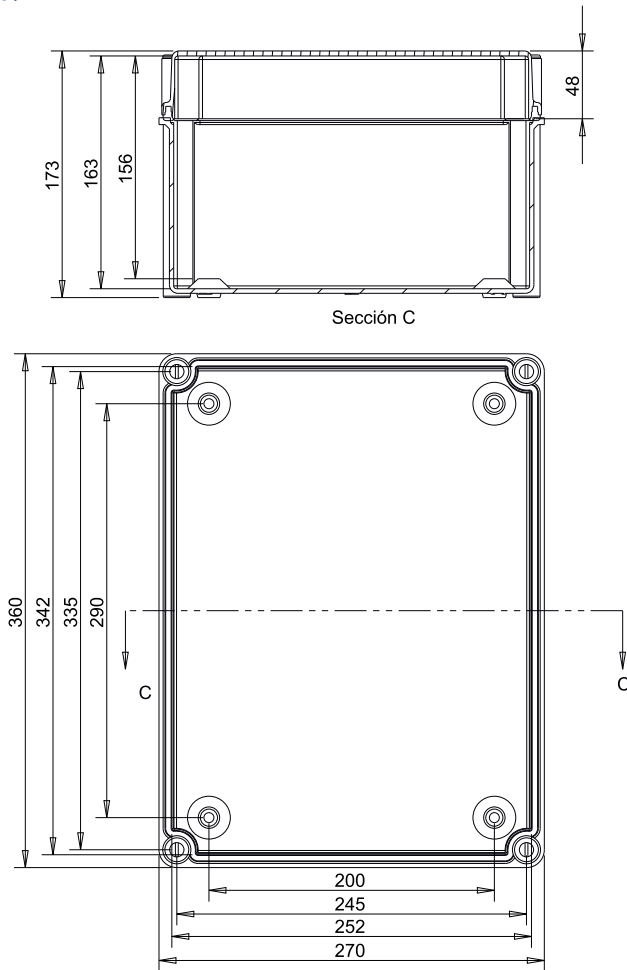

Code	Description	Height x Width x Depth	Weight
CA-43s	Empty standard box colour light grey and opaque cover	360 x 270 x 170 mm	1,77 Kg

DOUBLE INSULATION MODULAR BOX

CA-43s

Polyester enclosure with polycarbonate opaque cover 360 x 270 x 170 mm

Standard
IEC
IEC-62208

Packaging

packaging units	2	packaging height	550 mm	units per pallet 120x80 (h220)
Screw cover number	4	packaging width	370 mm	units per pallet 110x110 (h220) 132
weight	1,77 Kg	packaging depth	180 mm	