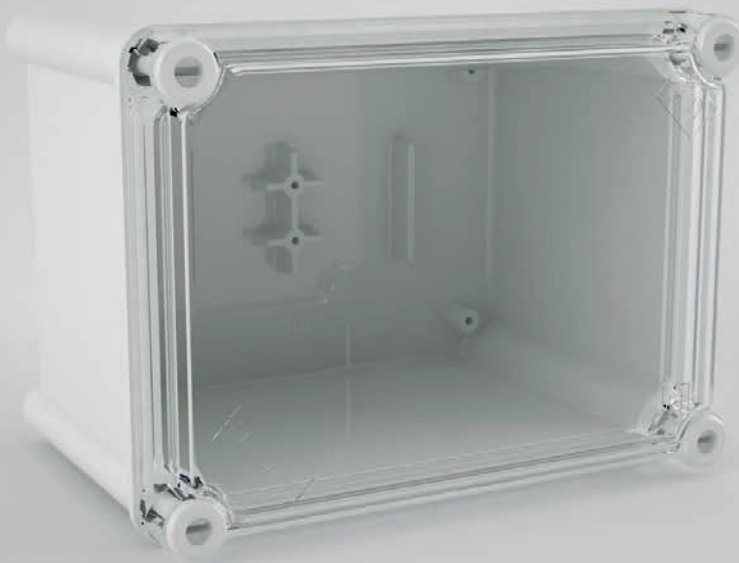

# DOUBLE INSULATION MODULAR BOX

## CA-215

Polyamide box with polycarbonate transparent cover 180 x 135 x 130 mm

IEC-21305

IEC 60529

IEC 50102

IEC-20672

## SafyBox CA

- Boxes & Cabinets made from polyamide.
- Colour Light Grey RAL 7035
- Self-extinguishability: 960° test withstanding. Halogen free. Double insulation. No electrical contact risks.
- Degree of protection Ip66 UNE 20324 (EN 60529).
- Certification of compliance with IEC62208 enclosure standard. Suitable for indoor or outdoor use.
- Reversibility for installation right or left door opening.
- Customise service: colour, machining, mounting accessories, locks, company logo.
- Lock 8mm screw seasables and vandalism-proof.
- Version with transparent, opaque & transparent.
- Polyester mounting plate back pannel optional.
- Resistant to harsh atmospheres.
- Light weight gives an easy installation.
- +10 years. Long life lasting without maintenance under standard environmental conditions.

Code	Description	Height x Width x Depth	Weight
CA-215	Empty standard box colour light grey and transparent cover	180 x 135 x 130 mm	0,59 Kg