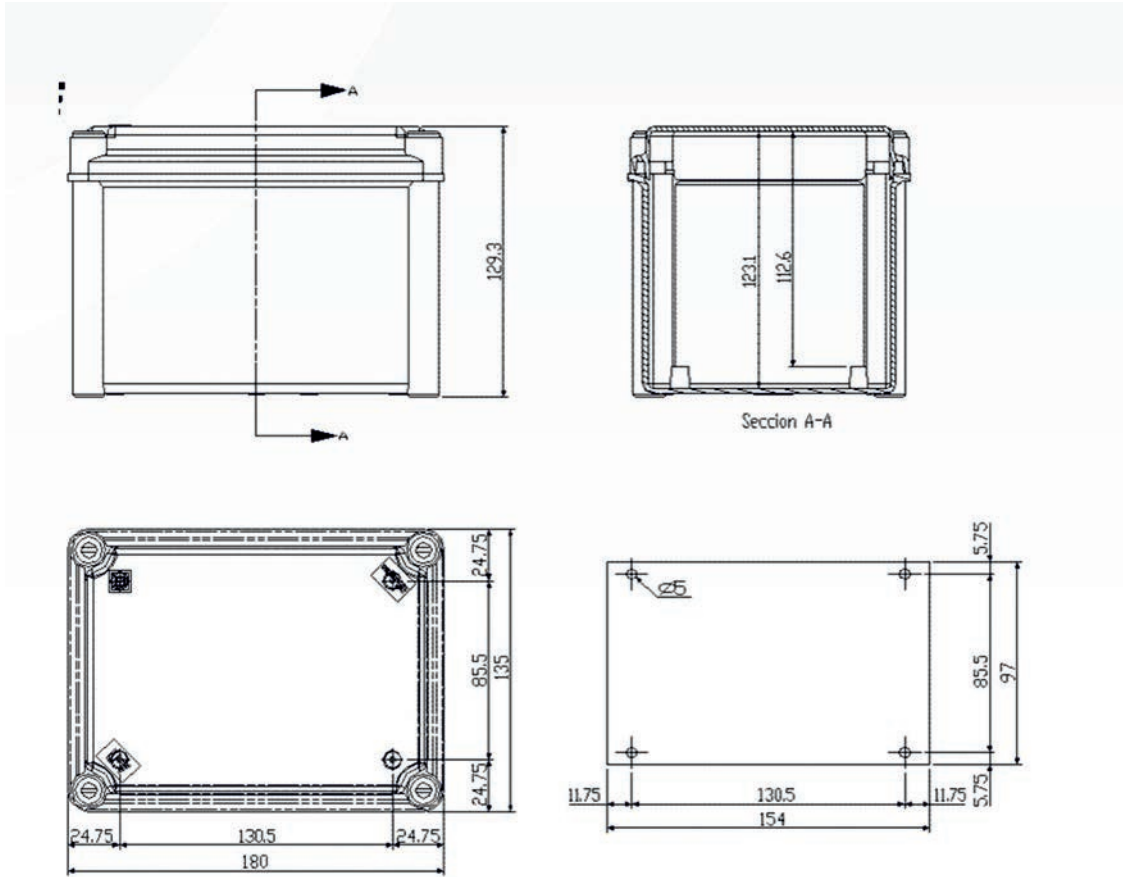

Code	Description	Height x Width x Depth	Weight
CA-215	Empty standard box colour light grey and transparent cover	180 x 135 x 130 mm	0,59 Kg

## CA-215

Polyamide box with polycarbonate transparent cover 180 x 135 x 130 mm

Standard  
IEC  
IEC-62208