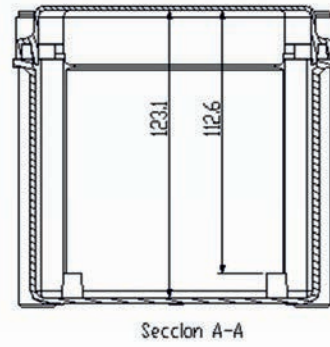

Code	Description	Height x Width x Depth	Weight
CA-1515s	Empty standard box colour light grey and opaque cover	135 x 135 x 130 mm	0,48 Kg

DOUBLE INSULATION MODULAR BOX

CA-1515s

Polyamide box with polycarbonate opaque cover 135 x 135 x 130 mm

Standard
IEC
IEC-62207

Packaging

packaging units	8	packaging height	560 mm	units per pallet 120x80 (h220)
Screw cover number	4	packaging width	280 mm	units per pallet 110x110 (h220) 672
weight	0,48 Kg	packaging depth	130 mm	