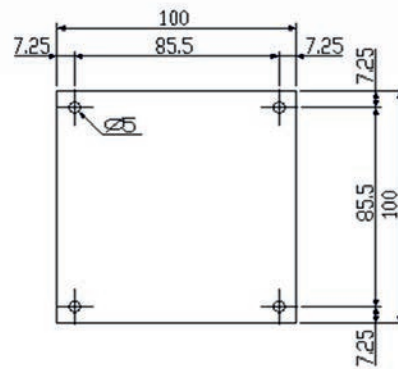

Code	Description	Height x Width x Depth	Weight
CA-1515s	Empty standard box colour light grey and opaque cover	135 x 135 x 130 mm	0,48 Kg

DOUBLE INSULATION MODULAR BOX

CA-1515s

Polyamide box with polycarbonate opaque cover 135 x 135 x 130 mm

Standard
IEC
IEC-62207

Packaging

packaging units	8	packaging height	560 mm	units per pallet 120x80 (h220)
Screw cover number	4	packaging width	280 mm	units per pallet 110x110 (h220) 672
weight	0,48 Kg	packaging depth	130 mm	