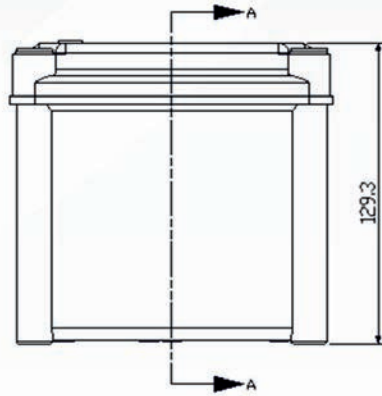

Code	Description	Height x Width x Depth	Weight
CA-1515s	Empty standard box colour light grey and opaque cover	135 x 135 x 130 mm	0,48 Kg

DOUBLE INSULATION MODULAR BOX

CA-1515s

Polyamide box with polycarbonate opaque cover 135 x 135 x 130 mm

Standard
IEC
IEC-62207

Packaging

packaging units	8	packaging height	560 mm	units per pallet 120x80 (h220)
Screw cover number	4	packaging width	280 mm	units per pallet 110x110 (h220) 672
weight	0,48 Kg	packaging depth	130 mm	