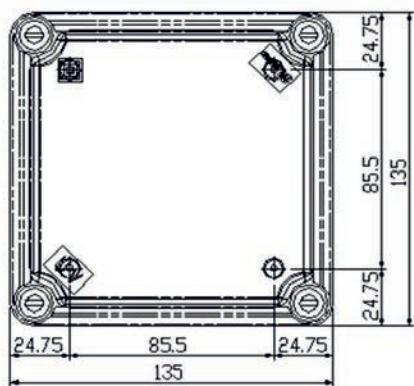

Code	Description	Height x Width x Depth	Weight
CA-1515s	Empty standard box colour light grey and opaque cover	135 x 135 x 130 mm	0,48 Kg

DOUBLE INSULATION MODULAR BOX

CA-1515s

Polyamide box with polycarbonate opaque cover 135 x 135 x 130 mm

Standard
IEC
IEC-62207

Packaging

packaging units	8	packaging height	560 mm	units per pallet 120x80 (h220)
Screw cover number	4	packaging width	280 mm	units per pallet 110x110 (h220) 672
weight	0,48 Kg	packaging depth	130 mm	