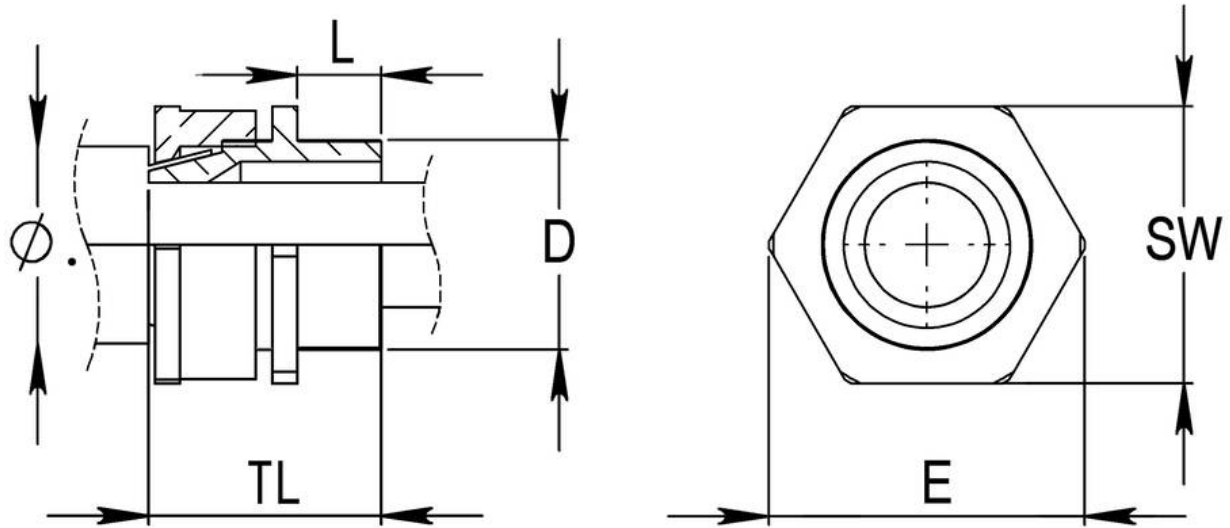

Your Contact:

WISKA UK Ltd.

Unit 7, Hurling Way · St. Columb Major Business Park · TR9 6SX, St. Columb Major, Cornwall · Great Britain

☎ +44-12-08816062 · 📠 +44-12-08816708

info@wiska.co.uk · www.wiska.co.uk