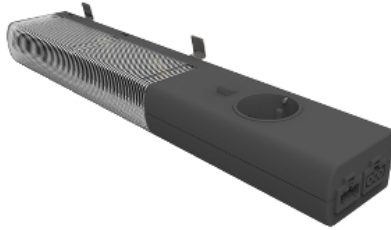

Product datasheet

Specifications

Multi-fixing LED lamp with socket UTE - 230 V AC - 10W

NSYLAMLDF

Main

Range of product	Lighting and power sockets
Accessory / separate part category	Lighting accessory
Product or component type	Lamp
Device application	Multi-purpose
Device composition	1 lamp 1 fixing elements
Power factor	0.9

Complementary

Outlet standard	French
Rated lamp wattage	10 W
[Ue] rated operational voltage	230 V AC 50/60 Hz
Bulb base	Integral LED
Bulb type	LED
Control type	Built-in switch
Luminous flux	640 lm
Colour temperature	4000 K
Service life in hours	25000 h
Electrical connection	Cable quick connector 3 m not supplied Cable quick connector 1 m not supplied
Mounting support	Metal parts Bracket DIN rail
Fixing mode	Screws Clip-in Magnetic fixing
Range compatibility	Spacial Thalassa
Material	PC (UL94 V-0)
Length	372 mm
Height	63 mm
Width	40 mm

Colour	Black (RAL 9005)
--------	------------------

Environment

IP degree of protection	IP20 conforming to IEC 60529
Electrical insulation class	Class I
Electromagnetic compatibility	EMC immunity conforming to EN 55015
Standards	IEC 60598 UL 94 UL 508 A EN 55015 UL 1598 UL 8750
Ambient air temperature for operation	-16...65 °C
Ambient air temperature for storage	-10...60 °C