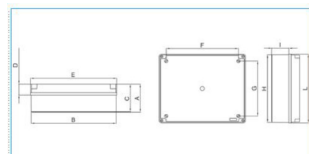

B04857

Quote:

A: 128  
B: 389  
C: 126  
D: 49,5  
E: 304  
F: 330  
G: 251  
H: 309  
I: 78,5  
L: 314

**IP56 07 TRASP VM Junction box with transparent cover with metal screws GRAY**

Technical properties

**Materials**

RAL color	Gray RAL 7035
Material	ABS

**Dimensions**

Depth	120 mm
Length	380 mm
Length	300 mm

**Installation, assembly**

Mounting method	wall / ceiling mounting
-----------------	-------------------------