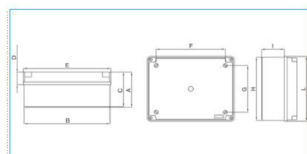

B04856

Quote:

A: 128 I: 82
B: 311 L: 236
C: 126
D: 46
E: 316
F: 250
G: 170
H: 230

IP56 06 TRASP VM Junction box with transparent cover with metal screws GRAY

Technical properties

Materials

RAL color	Gray RAL 7035
Material	ABS

Dimensions

Depth	120 mm
Length	300 mm
Length	220 mm

Installation, assembly

Mounting method	wall / ceiling mounting
-----------------	-------------------------

Accessories included

With	Other
------	-------