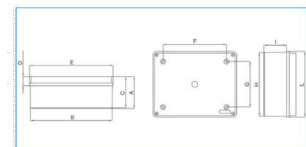

B04855

Quote:

A: 98  
B: 250  
C: 96  
D: 28  
E: 256  
F: 194  
G: 140  
H: 196  
I: 70  
L: 202

**IP56 05 TRASP VM Junction box with transparent cover with metal screws GRAY**

Technical properties

**Materials**

RAL color	Gray RAL 7035
Material	ABS

**Dimensions**

Depth	90 mm
Length	240 mm
Length	190 mm

**Installation, assembly**

Mounting method	wall / ceiling mounting
-----------------	-------------------------

**Accessories included**