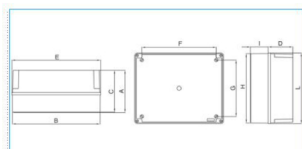

B04851

Quote:

A: 188
B: 389
C: 186
D: 109,5
E: 394
F: 330
G: 251
H: 309
I: 78,5
L: 314

IP56 07 CA VM Junction box with high cover metal screws GRAY

Technical properties

Materials

RAL color	Gray RAL 7035
Material	ABS

Dimensions

Depth	180 mm
Length	380 mm
Length	300 mm

Installation, assembly

Mounting method	wall / ceiling mounting
-----------------	-------------------------

Accessories included

With	Other
------	-------