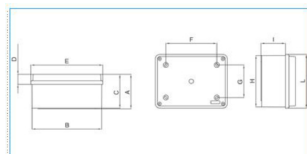

B04843

Quote:

A: 76 I: 54
B: 154 L: 118
C: 74,5
D: 22
E: 138
F: 112
G: 72
H: 114

IP56 03 VM Watertight wall junction box with GRAY metal screws

Technical properties

Materials

| | |
|-----------|---------------|
| RAL color | Gray RAL 7035 |
| Material | ABS |

Dimensions

| | |
|--------|--------|
| Depth | 70 mm |
| Length | 150 mm |
| Length | 110 mm |

Installation, assembly

| | |
|-----------------|-------------------------|
| Mounting method | wall / ceiling mounting |
|-----------------|-------------------------|