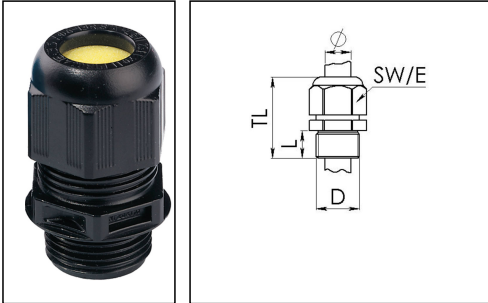

ESKE/1-e 16

Ex-cable gland, polyamide with short thread, RAL 9005, M16

Products may differ in size, colour and appearance to those shown. If you require further information or customisation, please contact us directly.

Material cable gland	Polyamide
Material sealing gasket	EPDM
Temp. range min	-40 °C
Temp. range max	75 °C
Protection class	IP66 / IP68 (5 bar 30 min)
Type of protection	Ex eb, Ex tb
Ex-Certificate	IECEX, ATEX
Glow wire test	750 °C
Thread type	M
Ø Connection thread D	16
Lead	1,5
Length screw-in thread L	9 mm
Ø cable diameter min	4,5 mm
Ø cable diameter max	9 mm
Key width SW	20 mm
Collar diameter (E)	22 mm
Total length TL	31 mm - 37 mm
Install. torques fitting	1,8 N m
Install. torques cap nut	1,3 N m
Equipment	Incl. connection thread gasket
Product Color	RAL 9005
Order no. RAL 9005	10103364
Type	ESKE/1-e 16
Packing unit	50
ETIM-Classification	EC000441